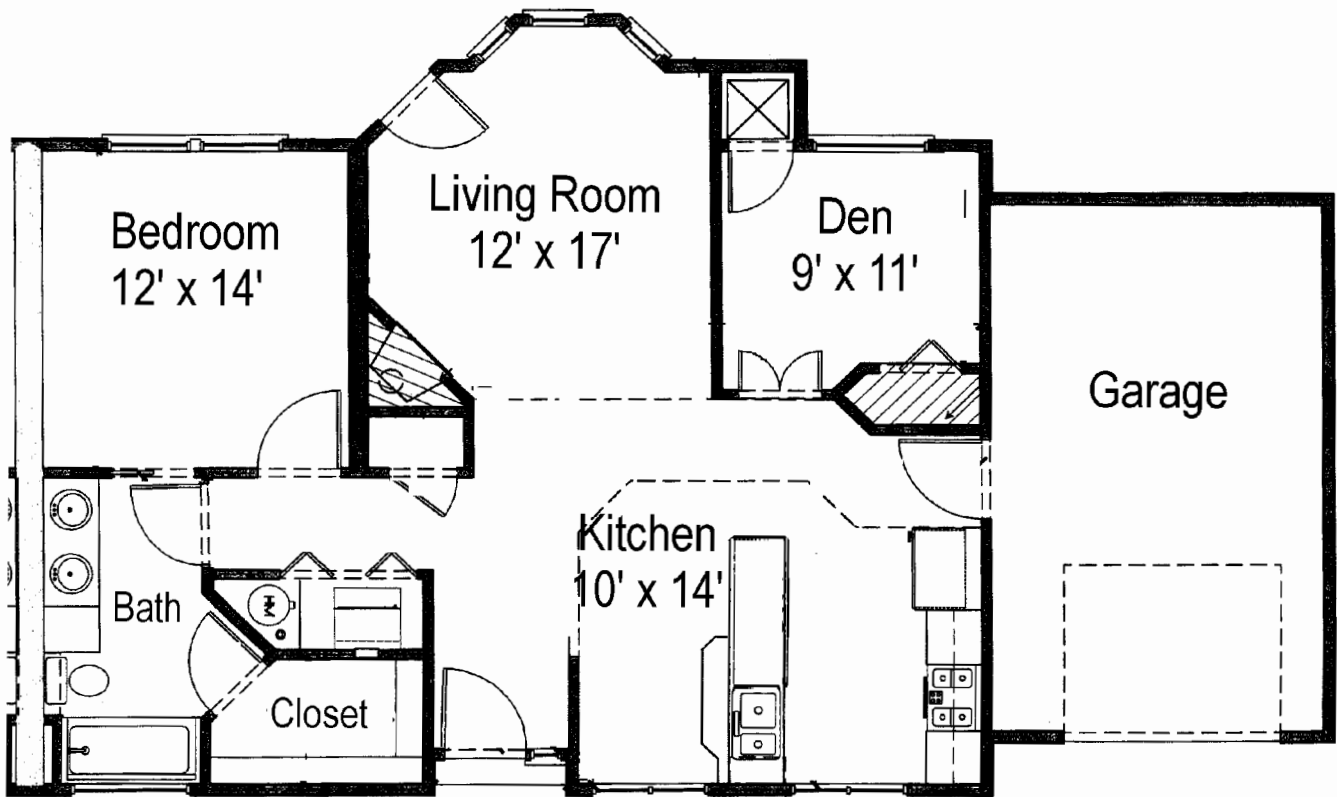

# Independent Living Patio Home

## One Bedroom Floor Plan

1 Bedroom | 1 Bathroom | Den | 920 Square Feet