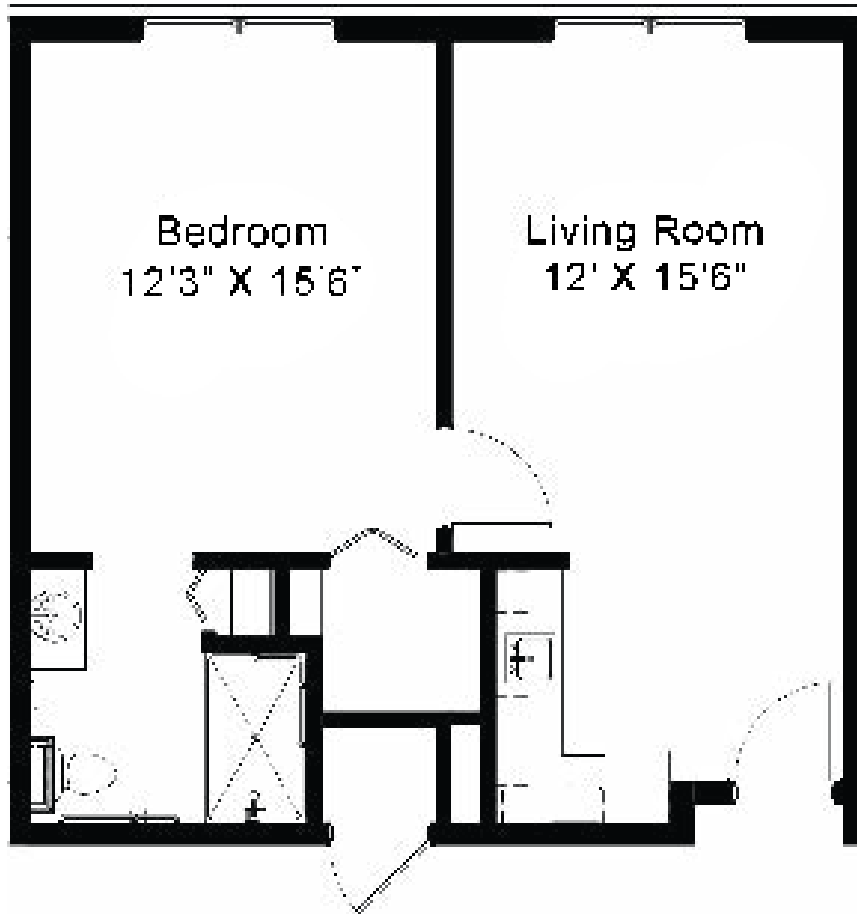

Assisted Living Apartment Home

One Bedroom Large Floor Plan

1 Bedroom | 1 Bathroom | 632 Square Feet

Assisted Living Apartment Home

One Bedroom Large Floor Plan

1 Bedroom | 1 Bathroom | 632 Square Feet