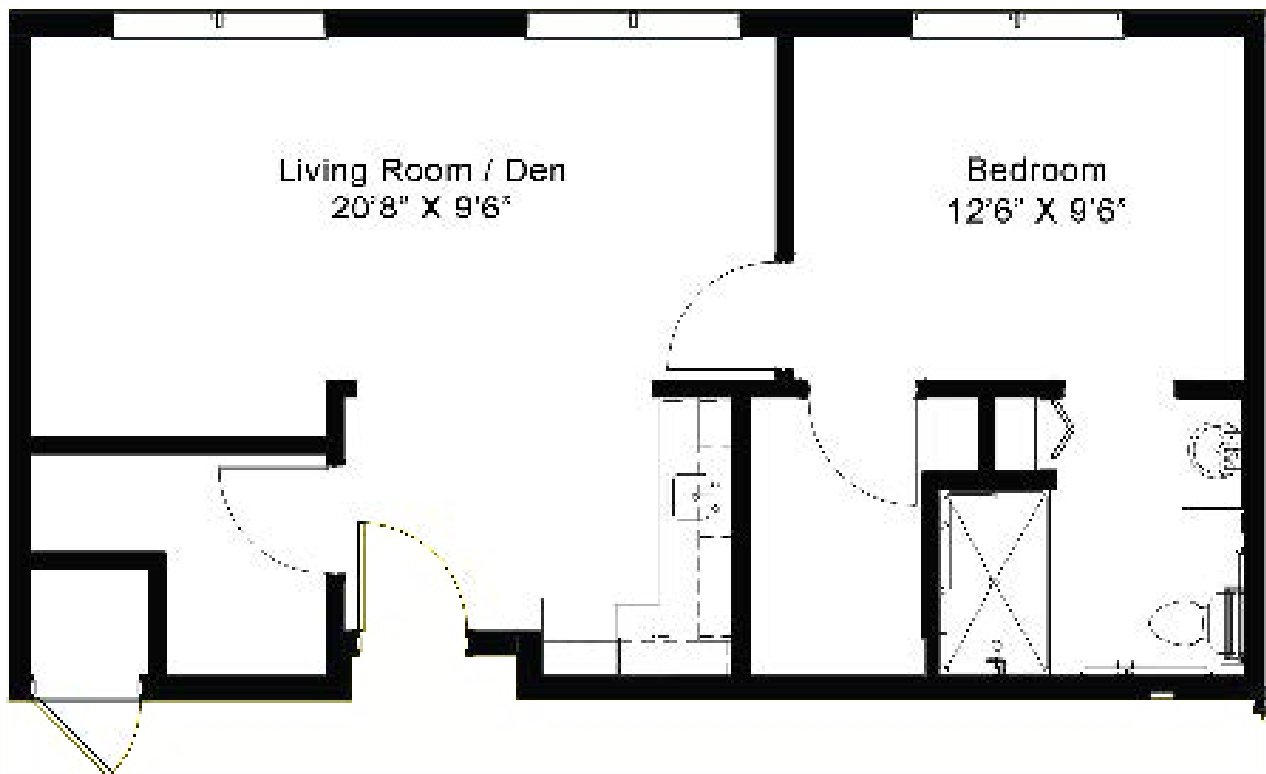

Assisted Living Apartment Home

One Bedroom + Den Floor Plan

1 Bedroom | 1 Bathroom | Den | 648 Square Feet

Assisted Living Apartment Home

One Bedroom + Den Floor Plan

1 Bedroom | 1 Bathroom | Den | 648 Square Feet