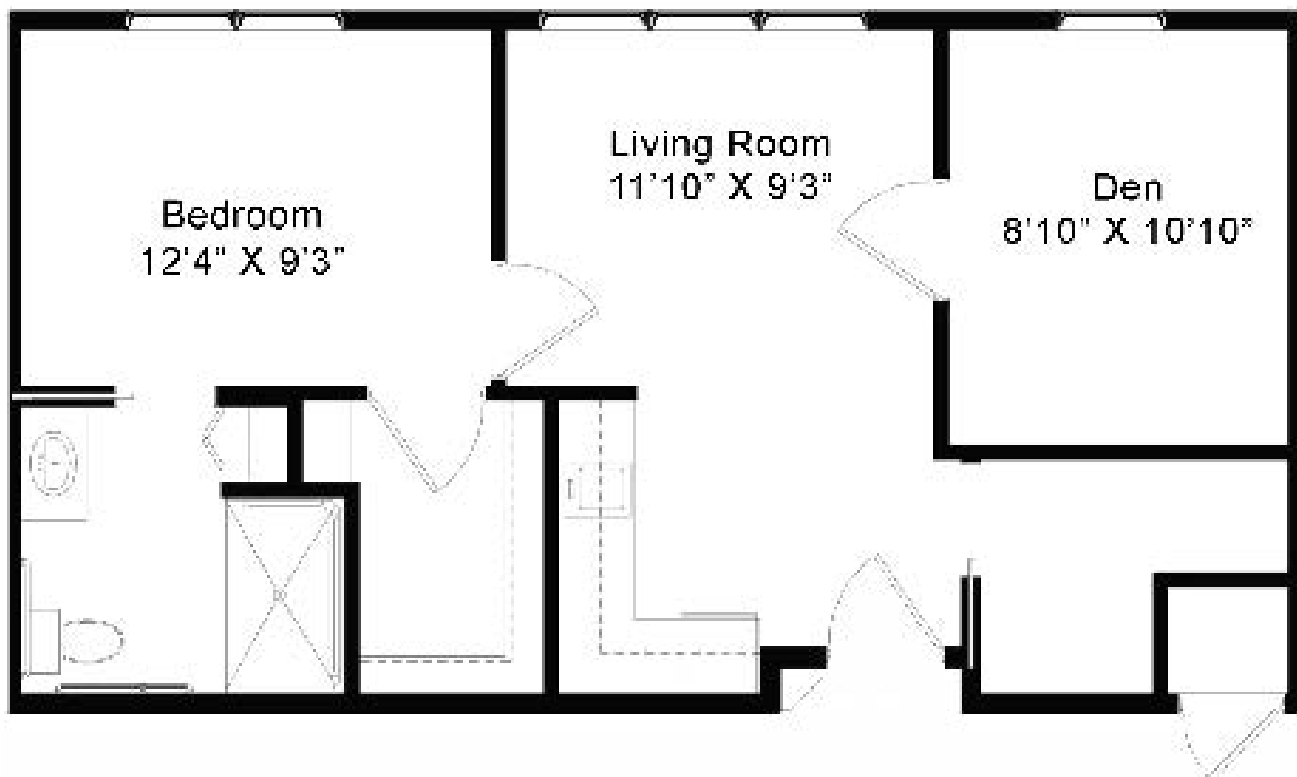

Assisted Living Apartment Home

One Bedroom + Den Floor Plan

1 Bedroom | 1 Bathroom | Den | 633 Square Feet

Assisted Living Apartment Home

One Bedroom + Den Floor Plan

1 Bedroom | 1 Bathroom | Den | 633 Square Feet