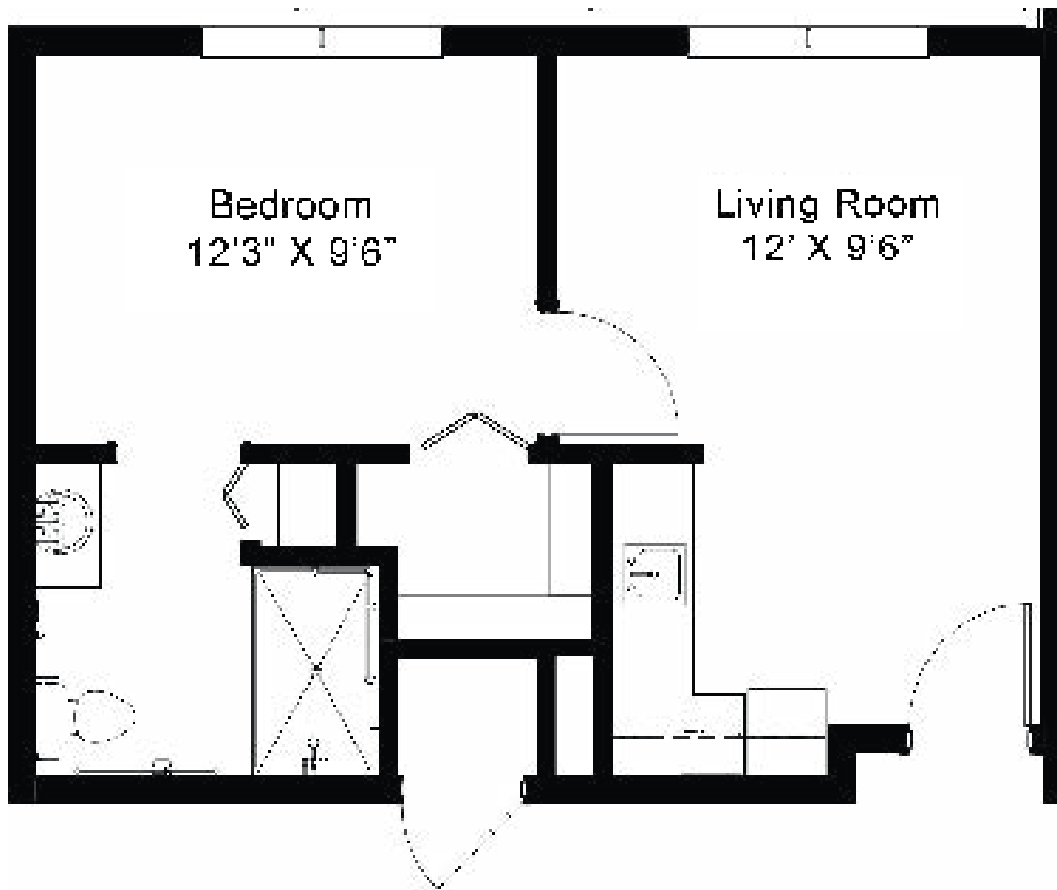

Assisted Living Apartment Home

One Bedroom Floor Plan

1 Bedroom | 1 Bathroom | 475 Square Feet

Assisted Living Apartment Home

One Bedroom Floor Plan

1 Bedroom | 1 Bathroom | 475 Square Feet