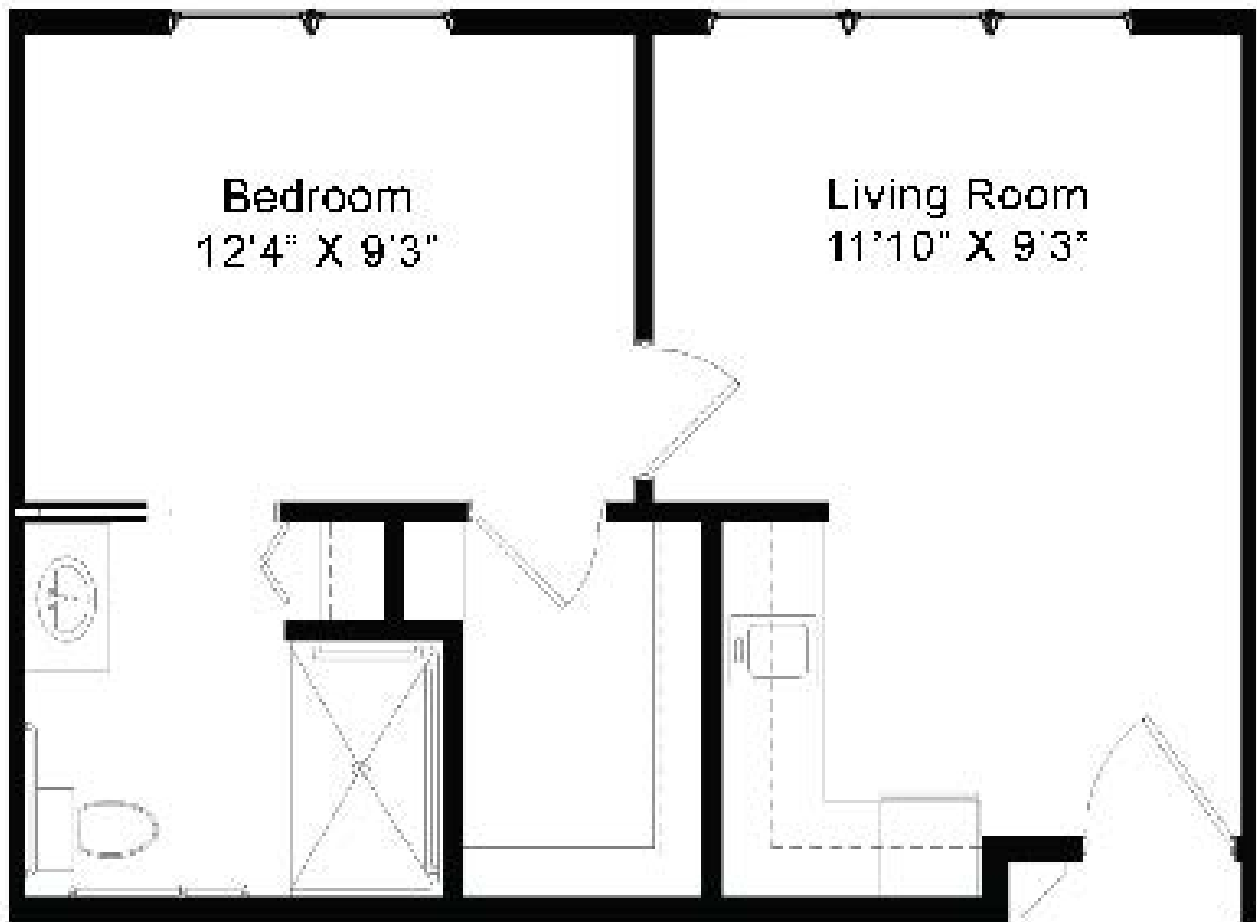

Assisted Living Apartment Home

One Bedroom Floor Plan

1 Bedroom | 1 Bathroom | 460 Square Feet

Assisted Living Apartment Home

One Bedroom Floor Plan

1 Bedroom | 1 Bathroom | 460 Square Feet