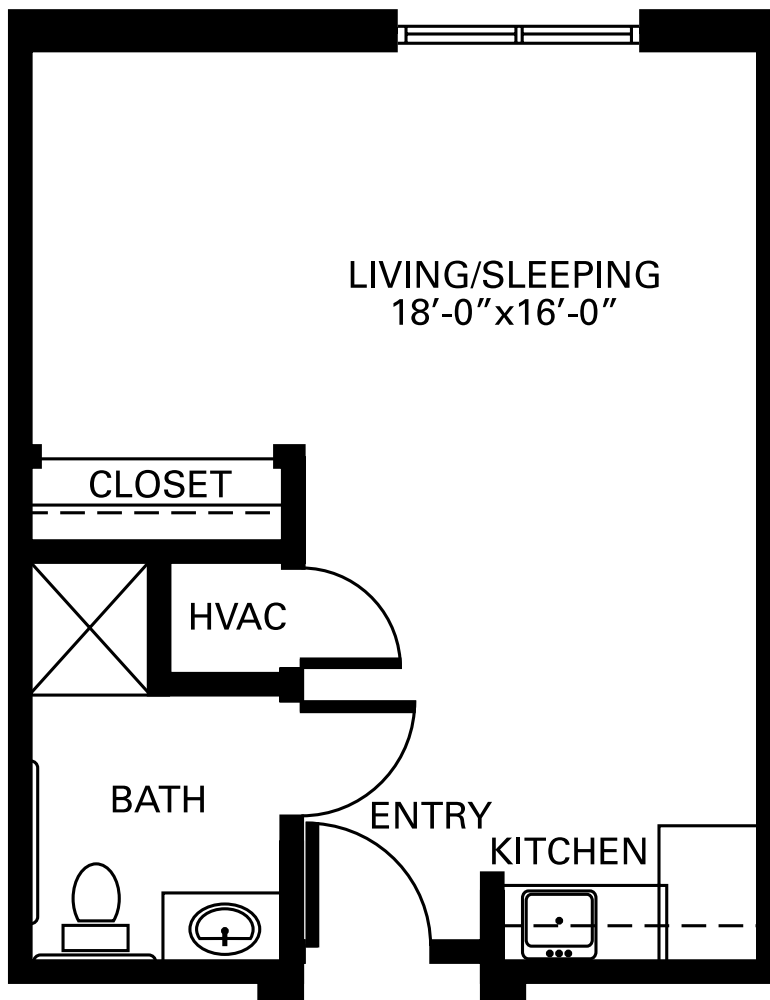

## Studio Floor Plan

Studio | 1 Bathroom | 454 Square Feet