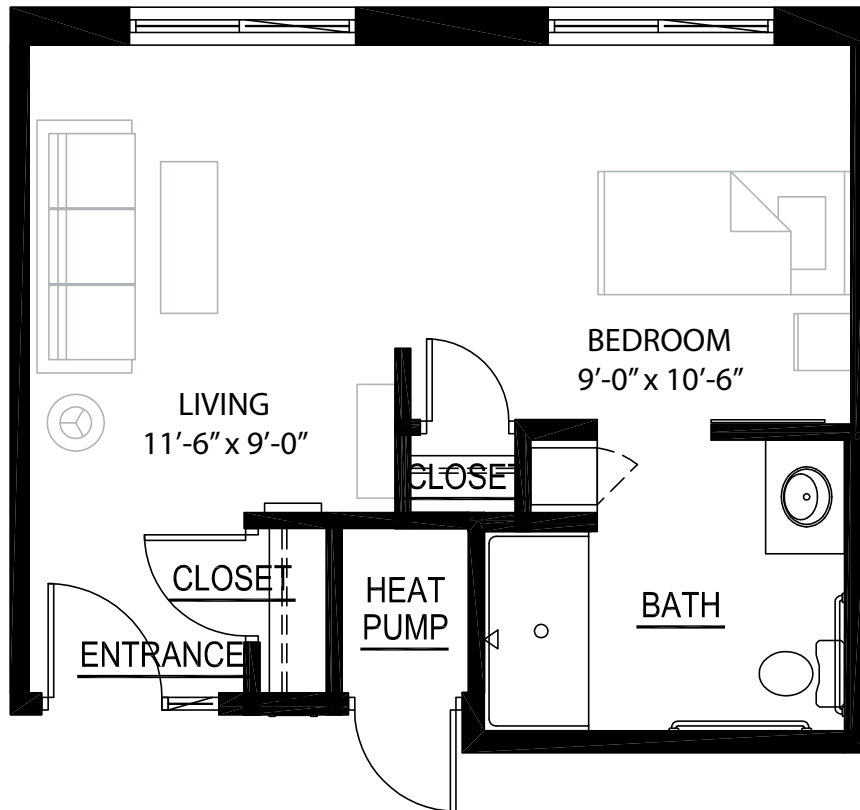

Memory Support

Studio Floor Plan

Studio | 1 Bathroom | 424 Square Feet

Memory Support

Studio Floor Plan

Studio | 1 Bathroom | 424 Square Feet