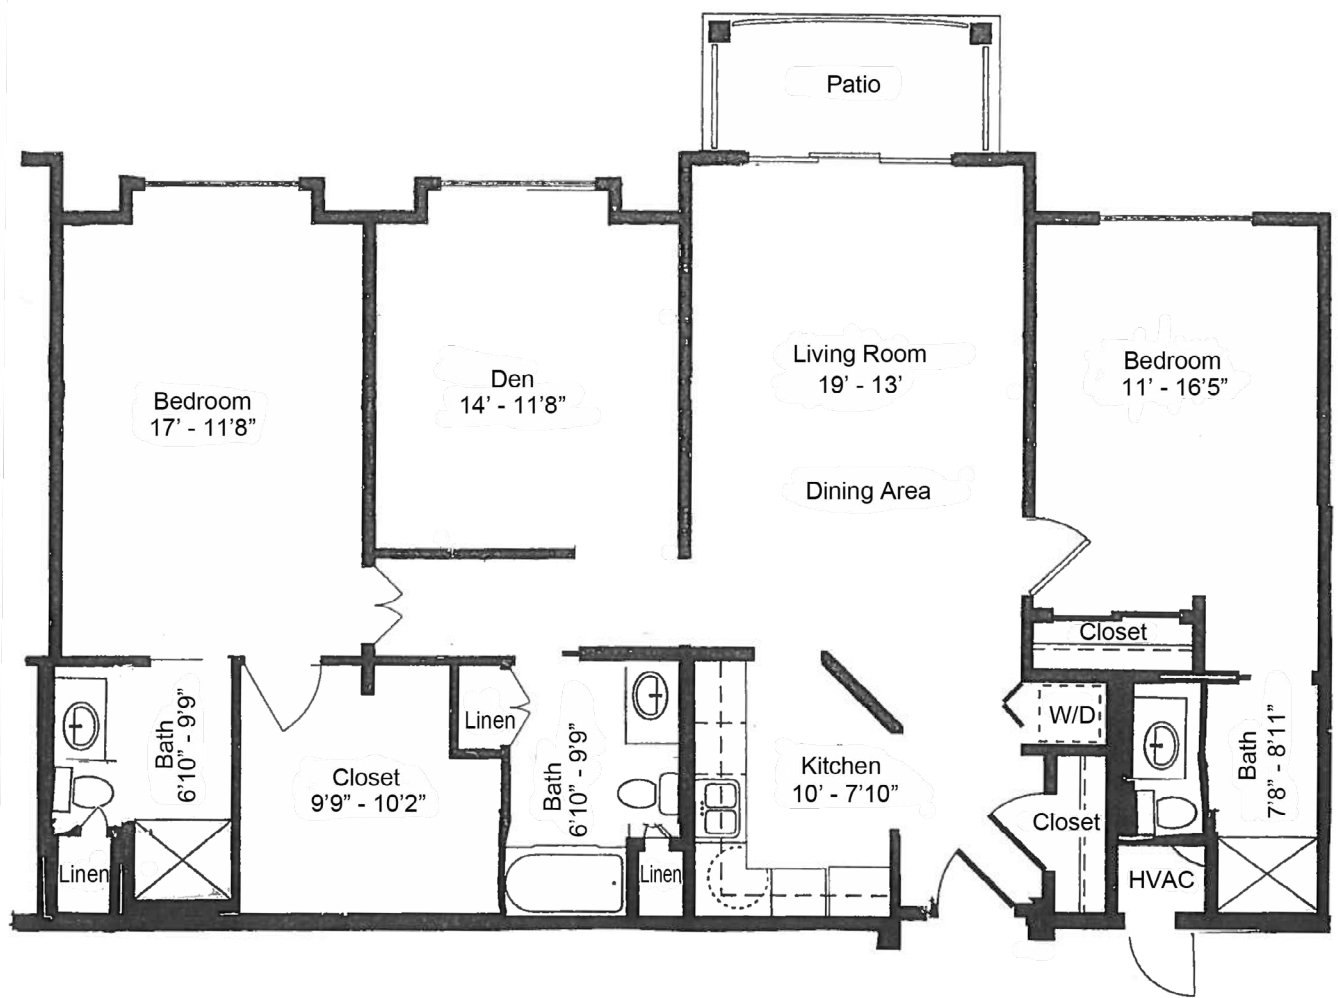

Independent Living

Elite Suite Floor Plan

2 Bedrooms | 3 Bathrooms | Den | 1,421 Square Feet

Independent Living

Elite Suite Floor Plan

2 Bedrooms | 3 Bathrooms | Den | 1,421 Square Feet