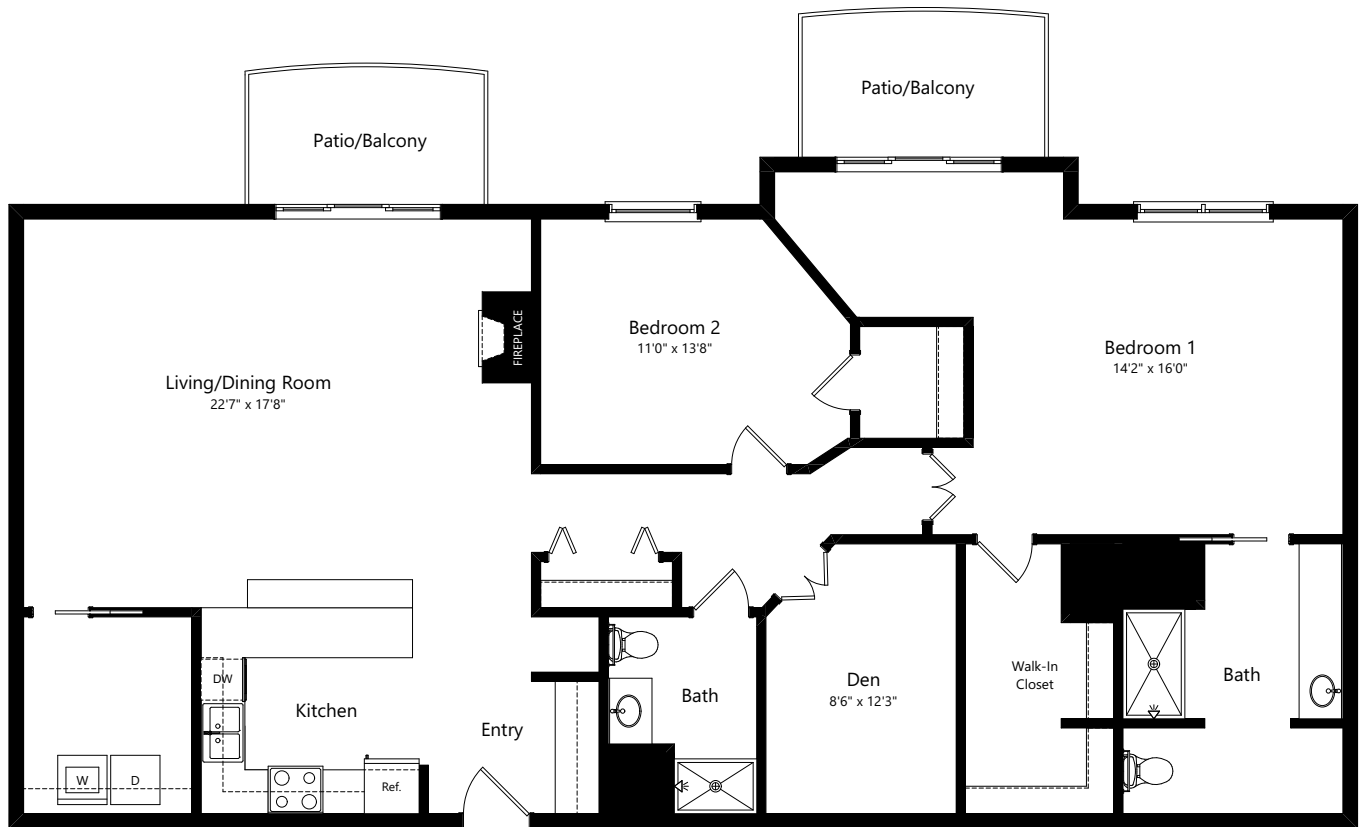

Independent Living

Elite Custom Suite Floor Plan

2 Bedrooms | 3 Bathrooms | Den | 1,712 Square Feet

Independent Living

Elite Custom Suite Floor Plan

2 Bedrooms | 3 Bathrooms | Den | 1,712 Square Feet