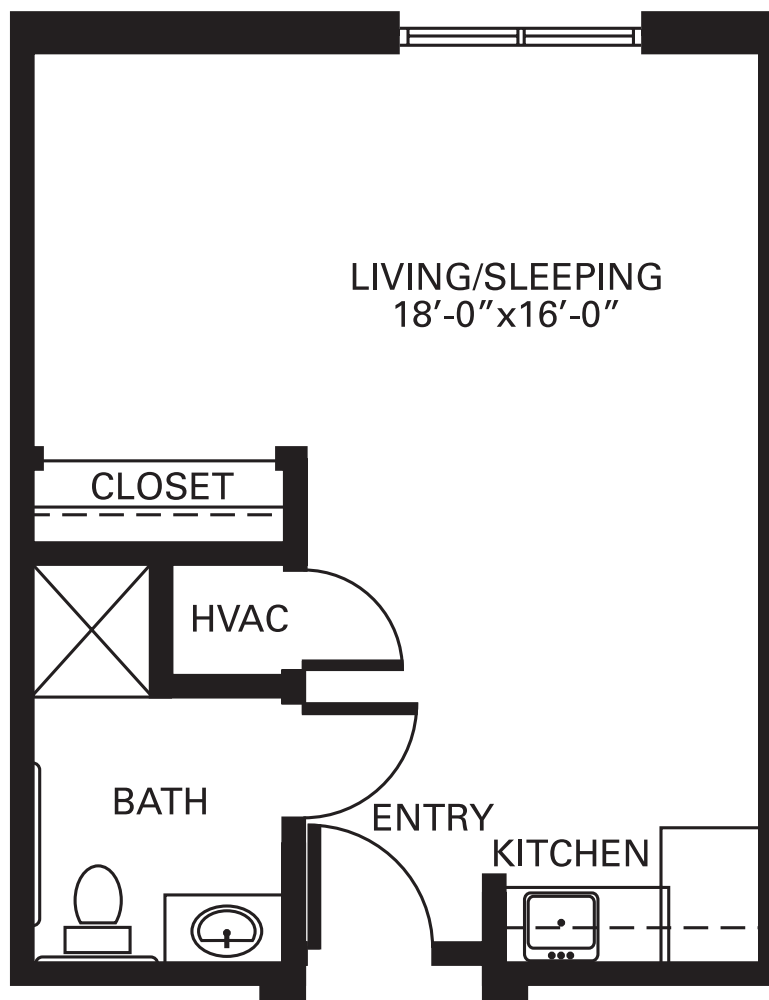

Assisted Living

Alcove Floor Plan

Studio | 1 Bathroom | 454 Square Feet

Assisted Living

Alcove Floor Plan

Studio | 1 Bathroom | 454 Square Feet