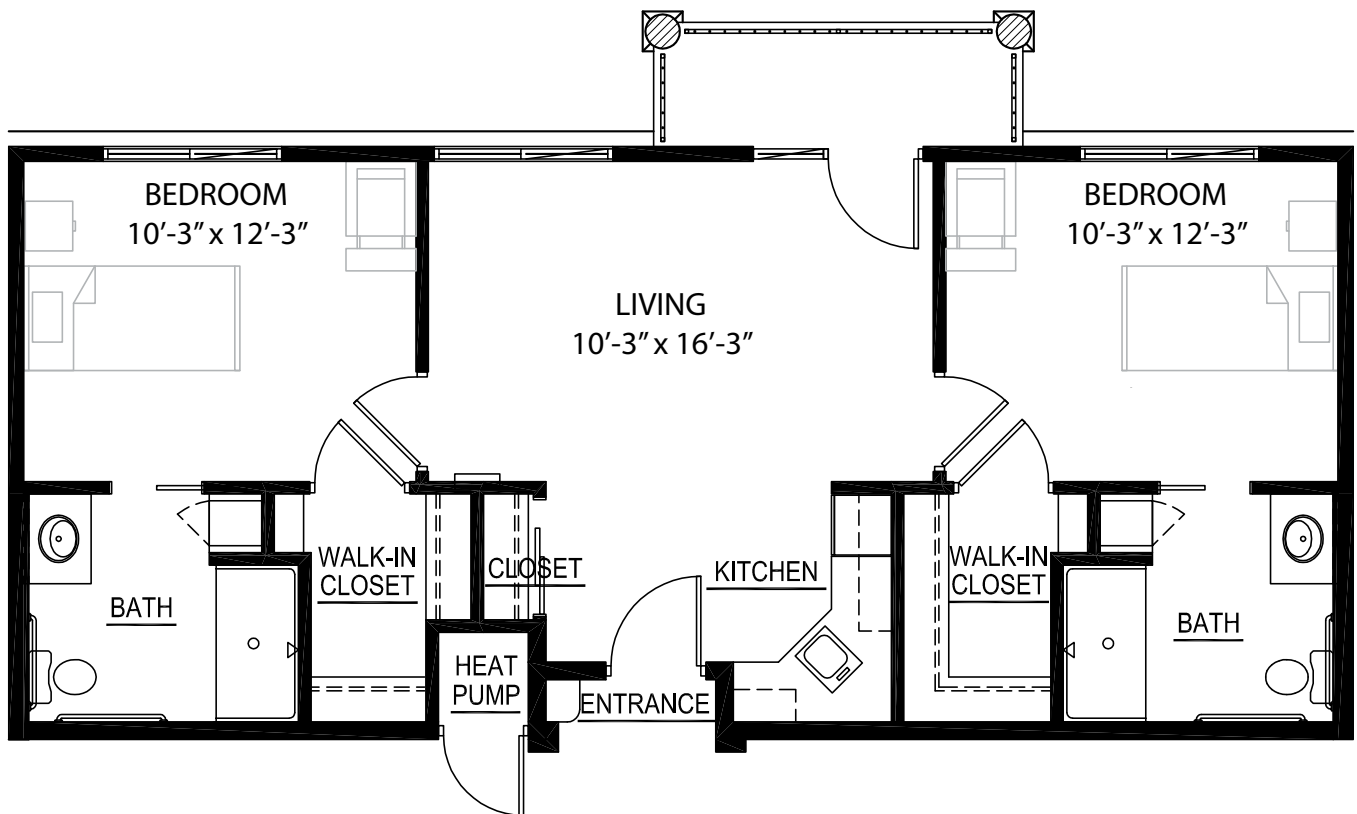

Assisted Living

Two Bedroom Deluxe Floor Plan

2 Bedrooms | 2 Bathrooms | 882 Square Feet

Assisted Living

Two Bedroom Deluxe Floor Plan

2 Bedrooms | 2 Bathrooms | 882 Square Feet