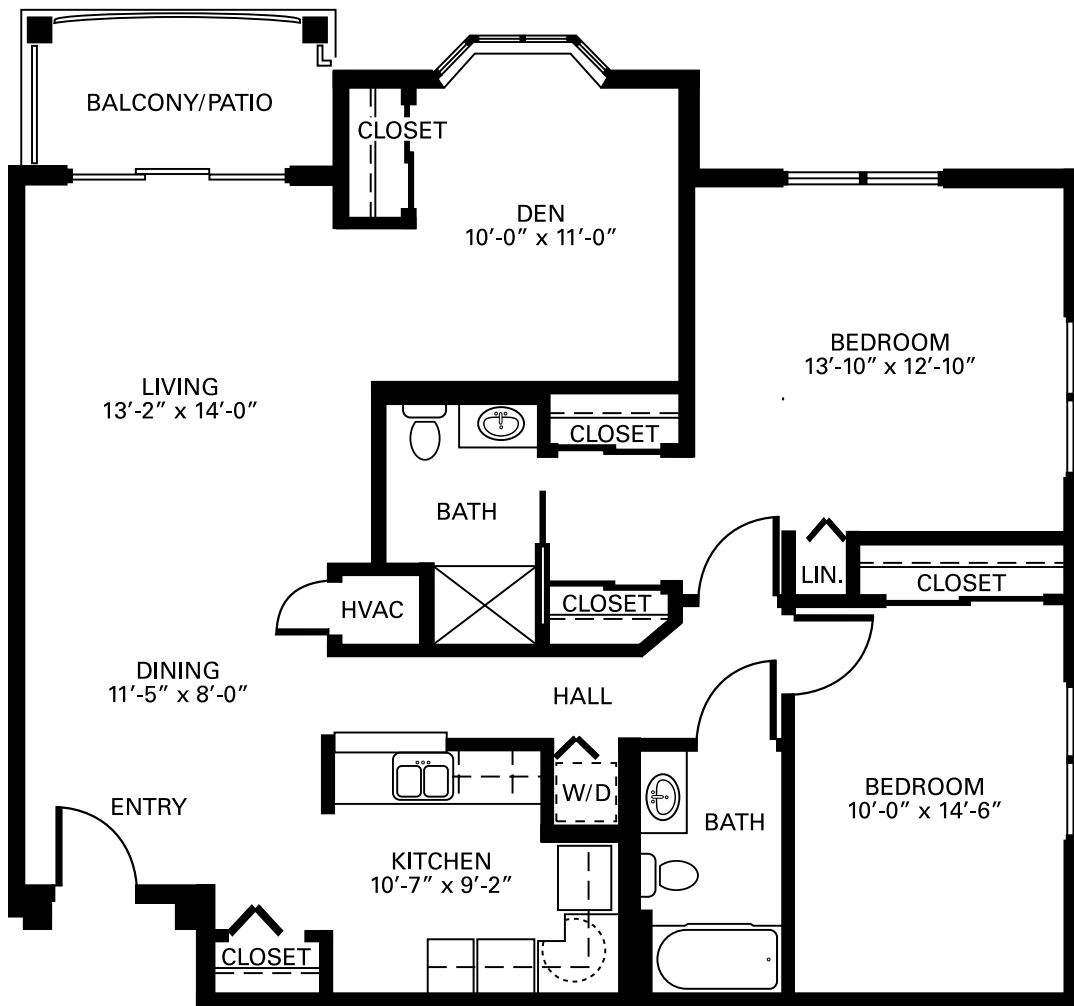

Independent Living

Two Bedroom Deluxe Floor Plan

2 Bedrooms | 2 Bathrooms | Den | 1,307 Square Feet

Independent Living

Two Bedroom Deluxe Floor Plan

2 Bedrooms | 2 Bathrooms | Den | 1,307 Square Feet