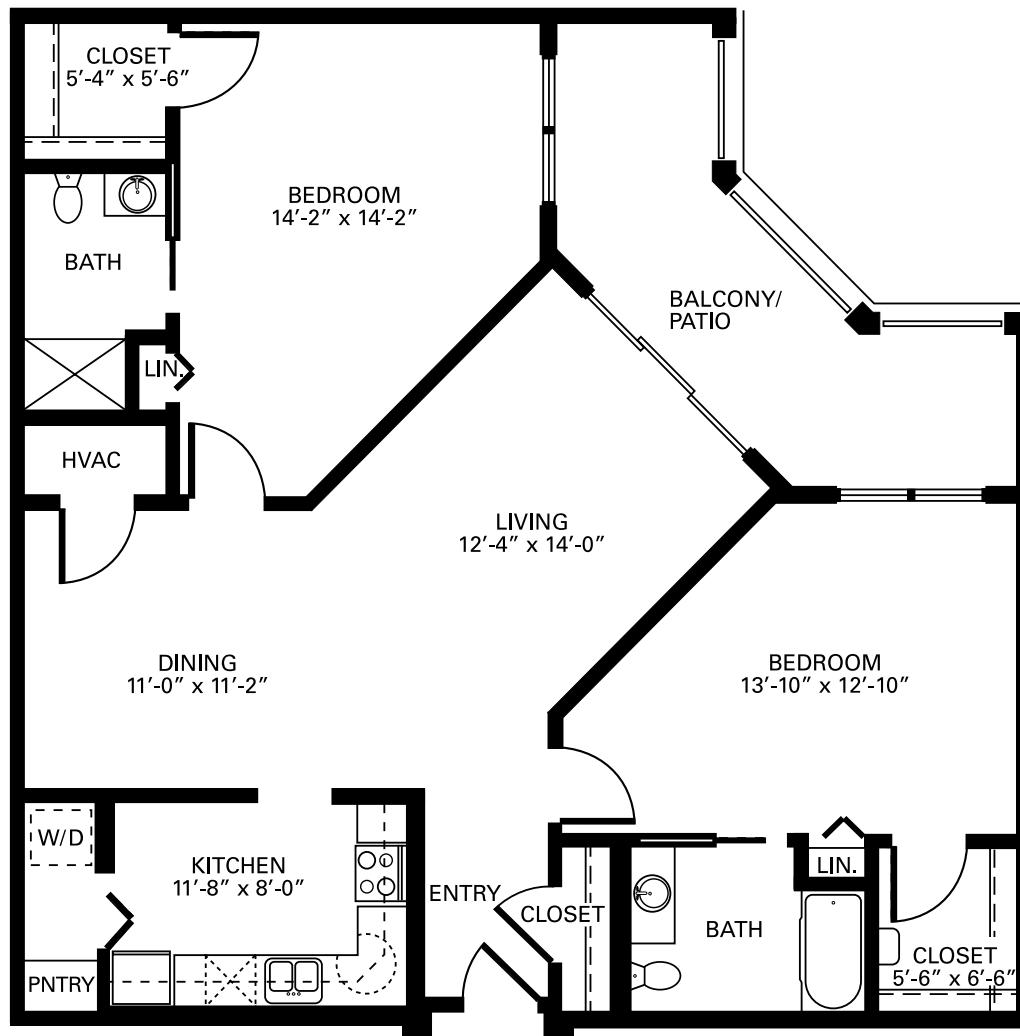

## Two Bedroom Custom Floor Plan

2 Bedrooms | 2 Bathrooms | 1,301 Square Feet