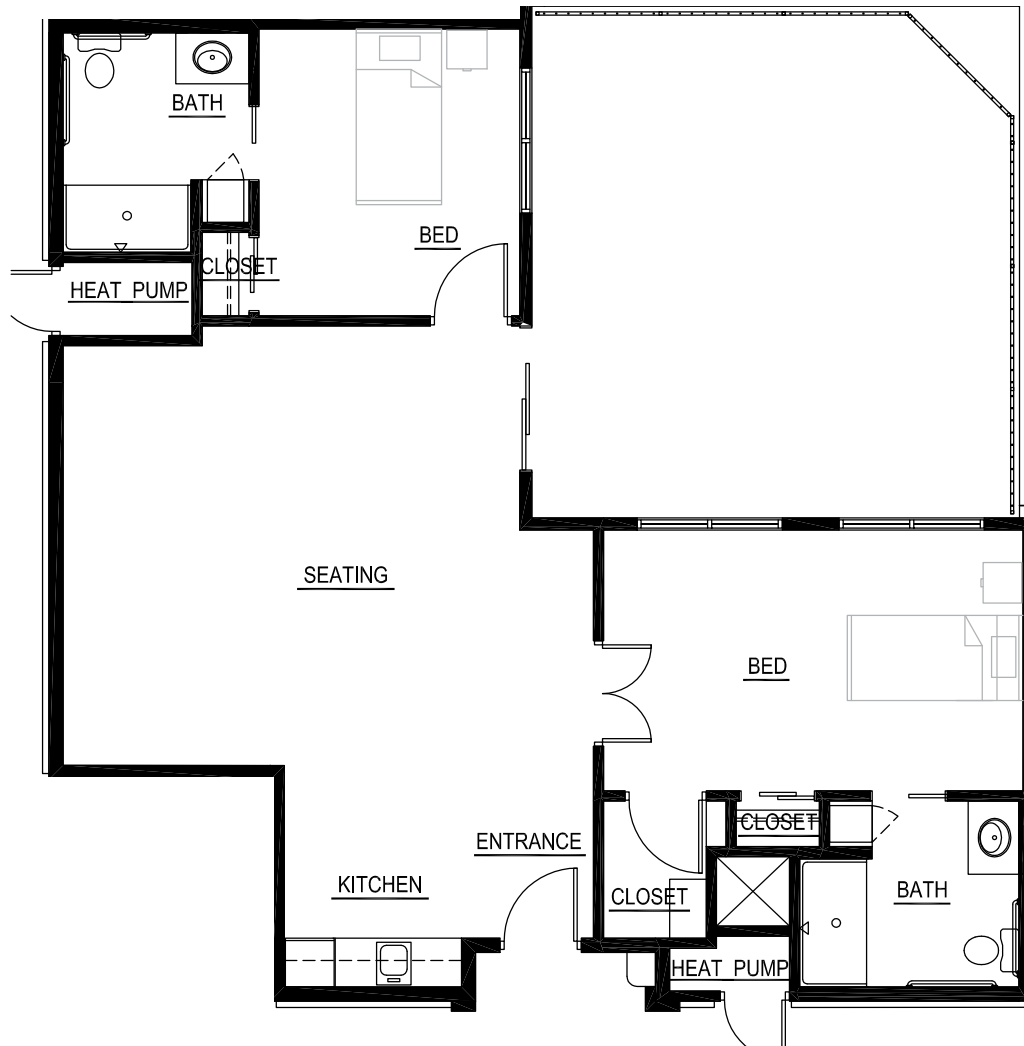

## Two Bedroom Corner Deluxe Floor Plan

2 Bedrooms | 2 Bathrooms | 1,096 Square Feet