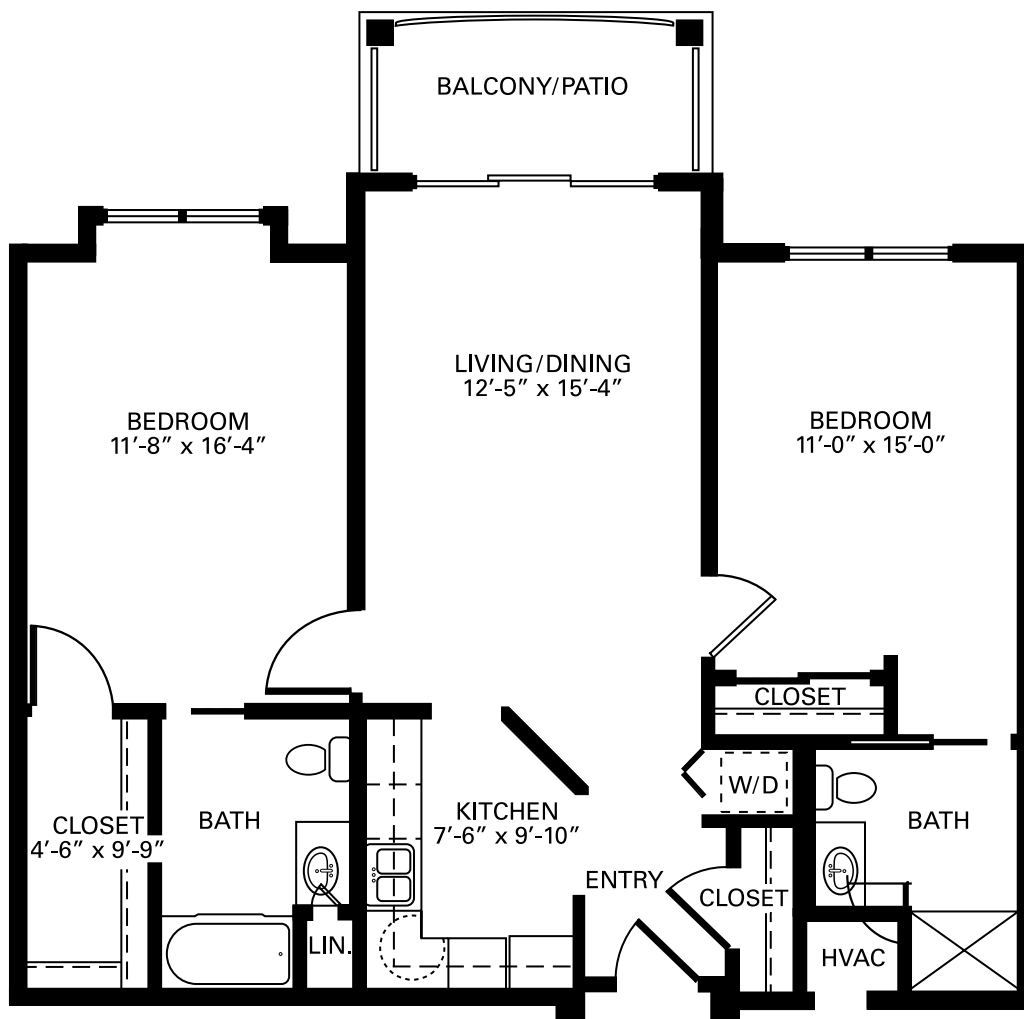

## Two Bedroom Classic Floor Plan

2 Bedrooms | 2 Bathrooms | 1,070 Square Feet