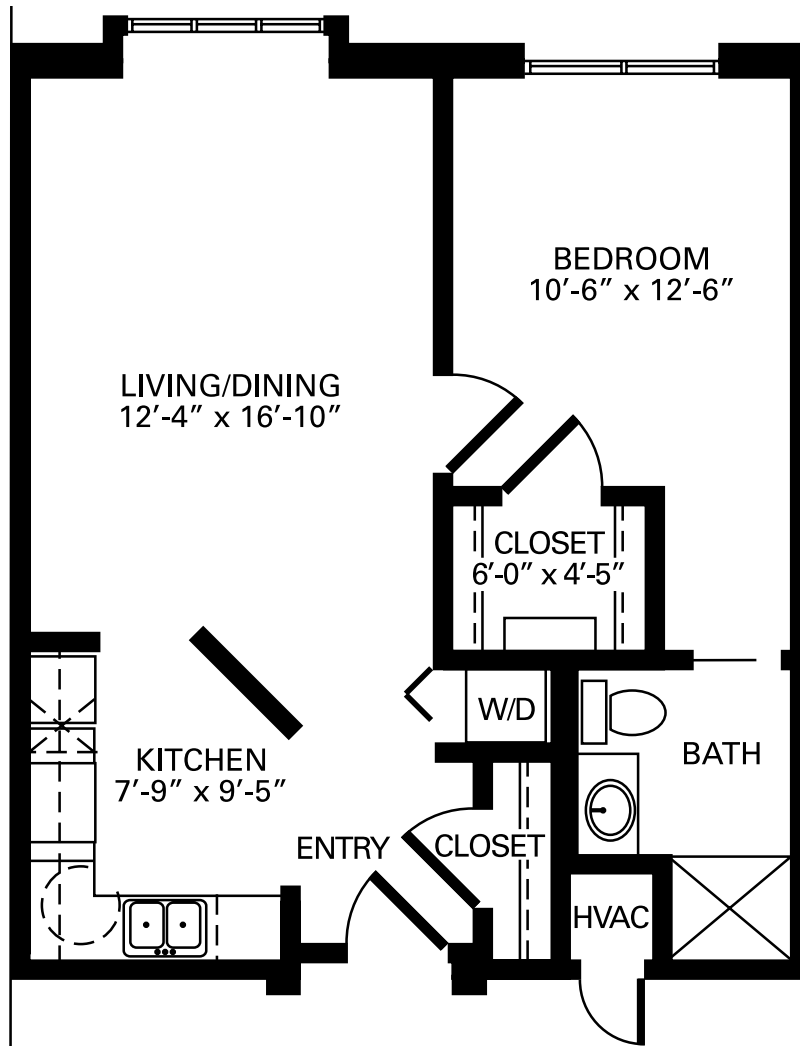

Independent Living

One Bedroom Traditional Floor Plan

1 Bedroom | 1 Bathroom | 676 Square Feet

Independent Living

One Bedroom Traditional Floor Plan

1 Bedroom | 1 Bathroom | 676 Square Feet