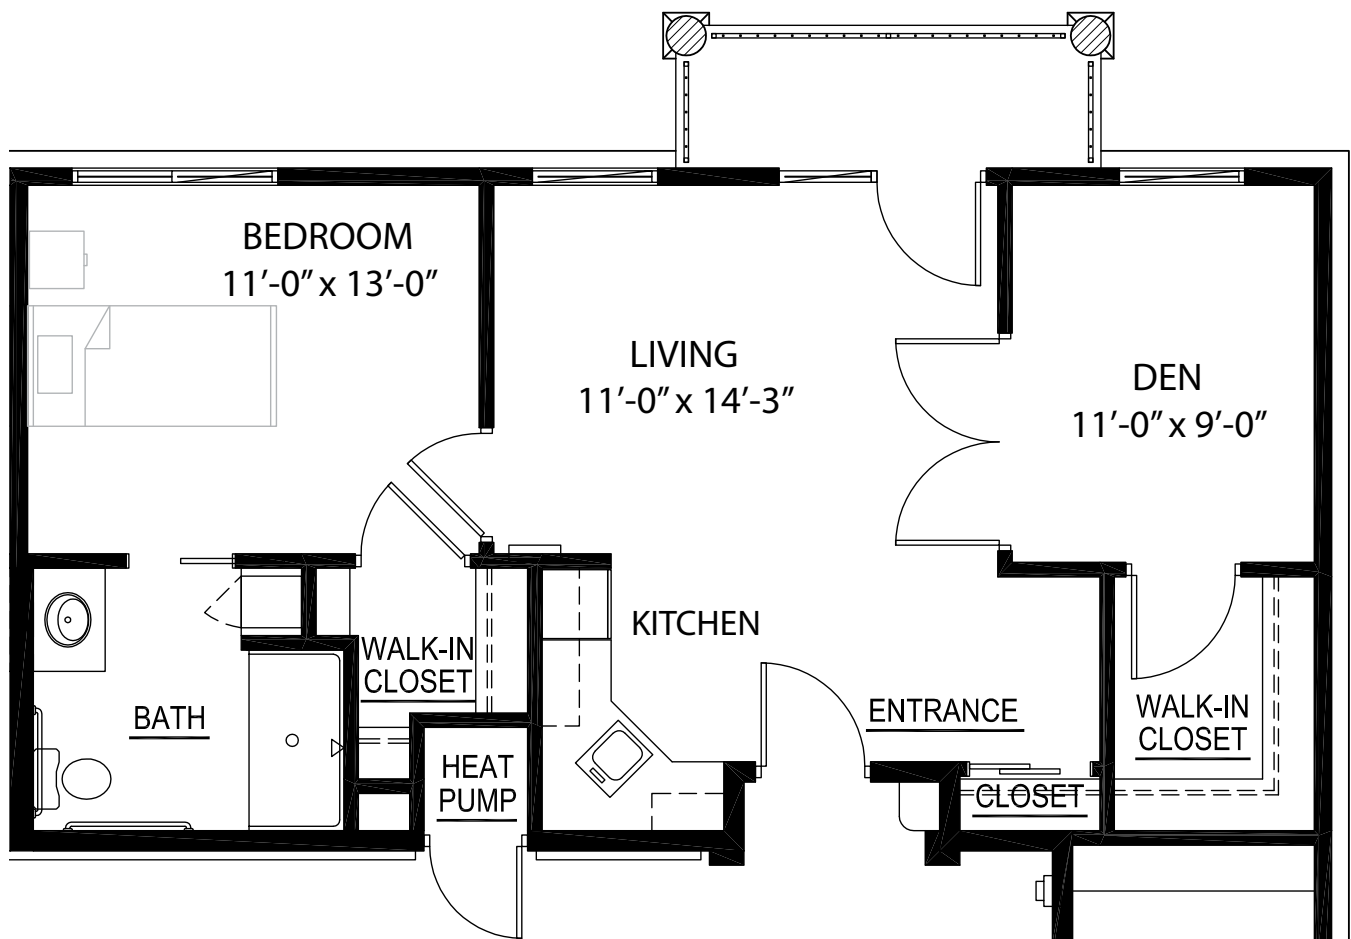

Assisted Living

One Bedroom + Den Floor Plan

1 Bedroom | 1 Bathroom | Den | 750 Square Feet

Assisted Living

One Bedroom + Den Floor Plan

1 Bedroom | 1 Bathroom | Den | 750 Square Feet