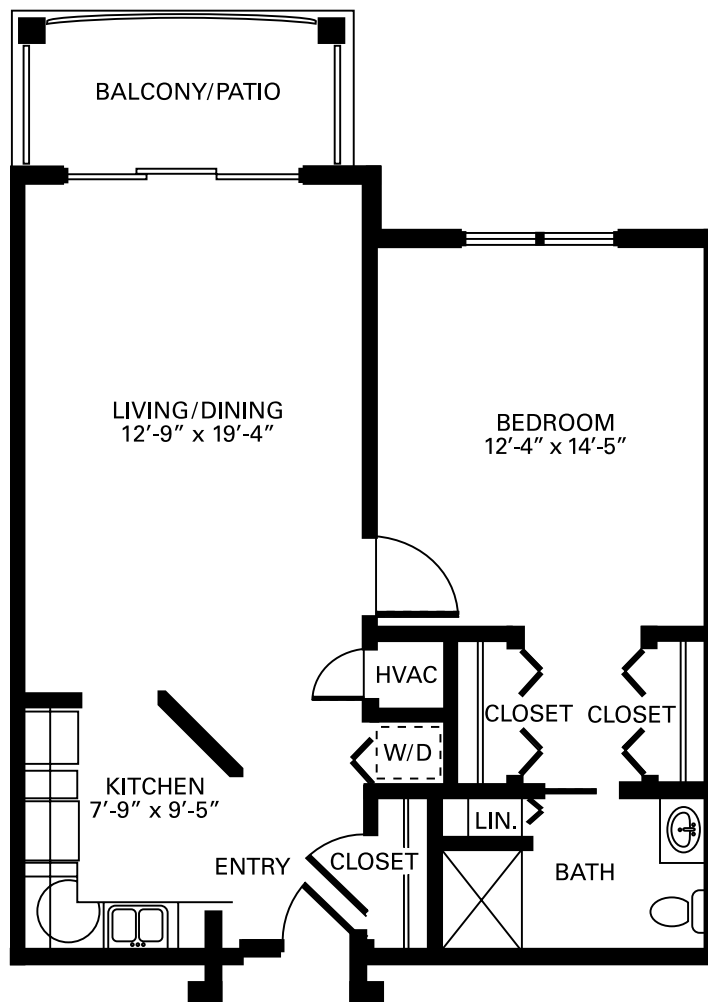

## One Bedroom Deluxe Floor Plan

1 Bedroom | 1 Bathroom | 772 Square Feet