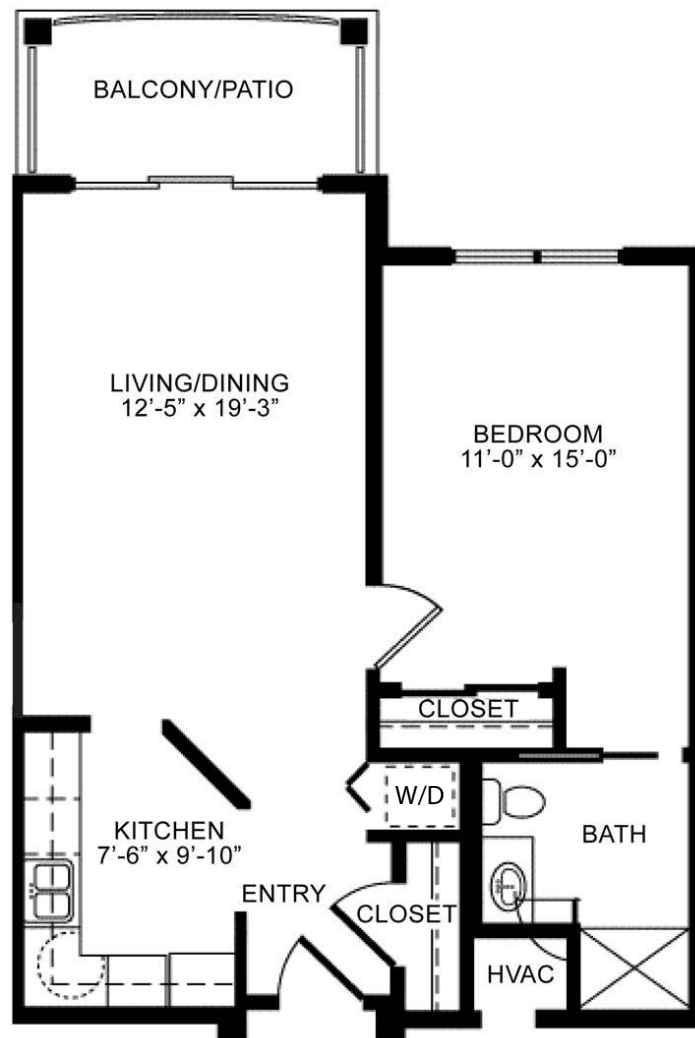

Independent Living

One Bedroom Custom Floor Plan

1 Bedroom | 1 Bathroom | 739 Square Feet

Independent Living

One Bedroom Custom Floor Plan

1 Bedroom | 1 Bathroom | 739 Square Feet