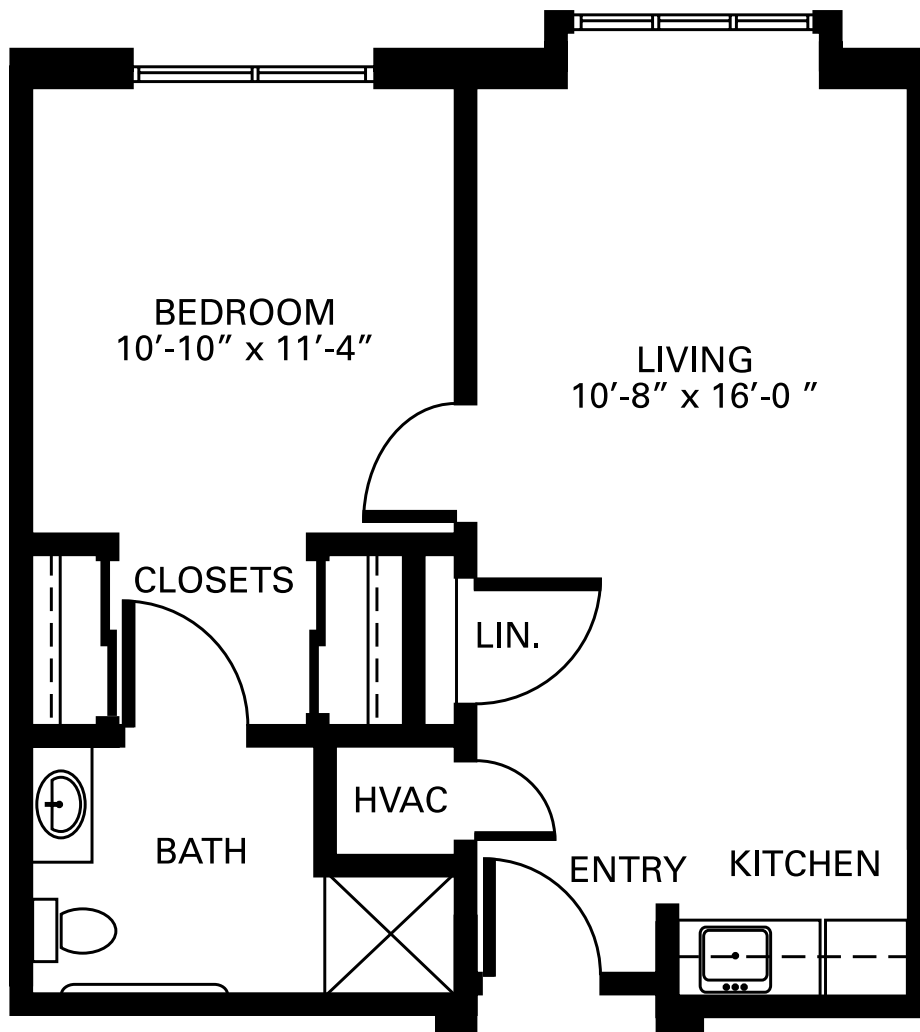

Assisted Living

One Bedroom Floor Plan

1 Bedroom | 1 Bathroom | 556 Square Feet

Assisted Living

One Bedroom Floor Plan

1 Bedroom | 1 Bathroom | 556 Square Feet