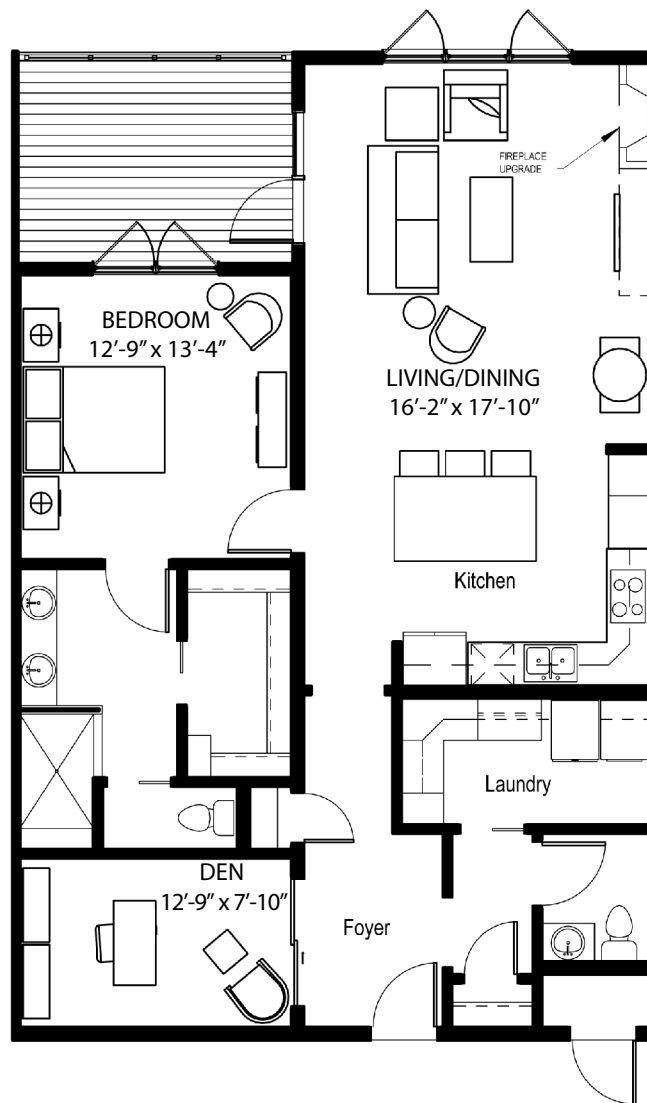

Lakeside Lofts
Immanuel 55+ active living

Independent Living

Wren Floor Plan

1 Bedroom | 1.5 Bathrooms | 1,290 Square Feet

Lakeside Lofts
Immanuel 55+ active living

Independent Living

Wren Floor Plan

1 Bedroom | 1.5 Bathrooms | 1,290 Square Feet