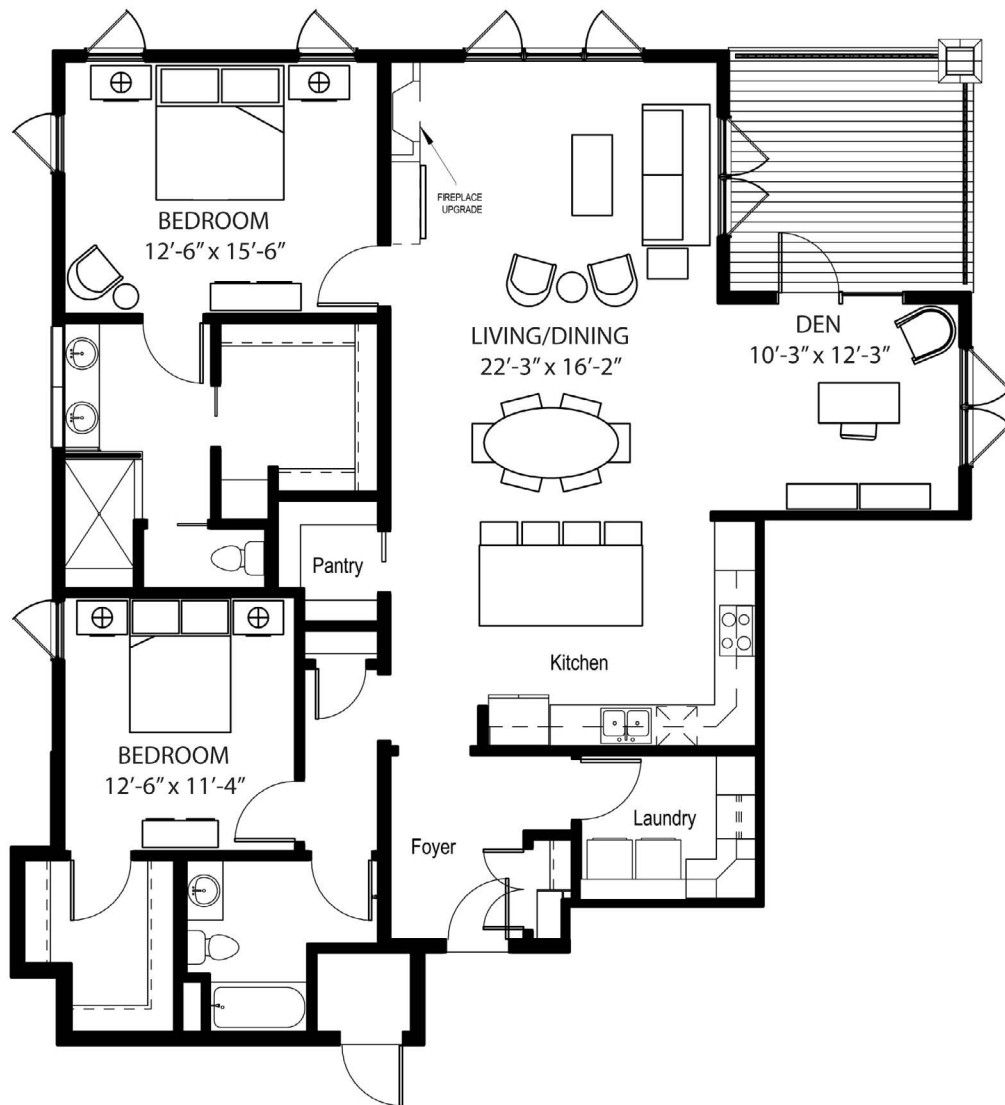

### Royal Tern 2 Floor Plan

2 Bedrooms | 2 Bathrooms | 1,733 Square Feet

Lakeside Lofts  
Immanuel 55+ active living

## Royal Tern 2 Floor Plan

2 Bedrooms | 2 Bathrooms | 1,733 Square Feet