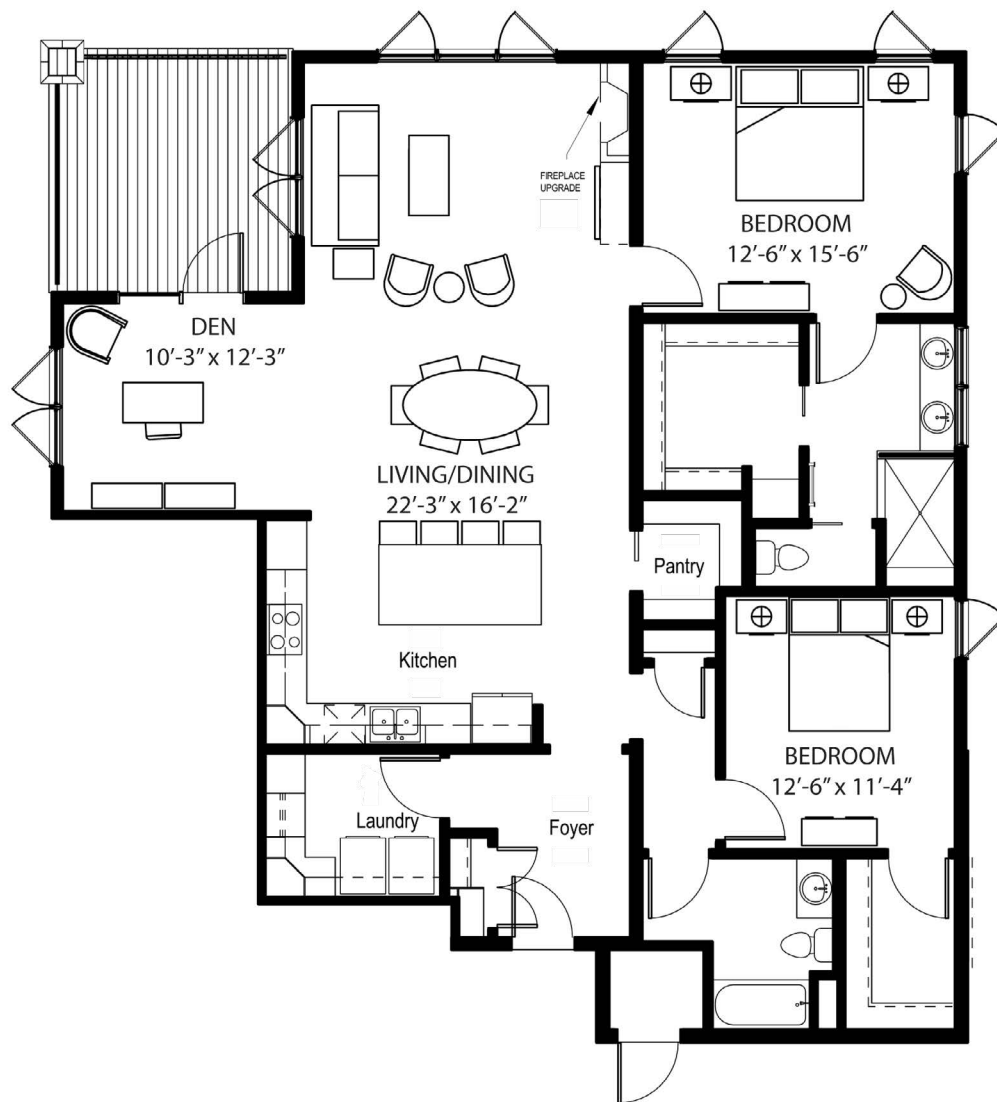

Lakeside Lofts

Immanuel 55+ active living

Independent Living

Royal Tern Floor Plan

2 Bedrooms | 2 Bathrooms | 1,733 Square Feet

Lakeside Lofts

Immanuel 55+ active living

Independent Living

Royal Tern Floor Plan

2 Bedrooms | 2 Bathrooms | 1,733 Square Feet