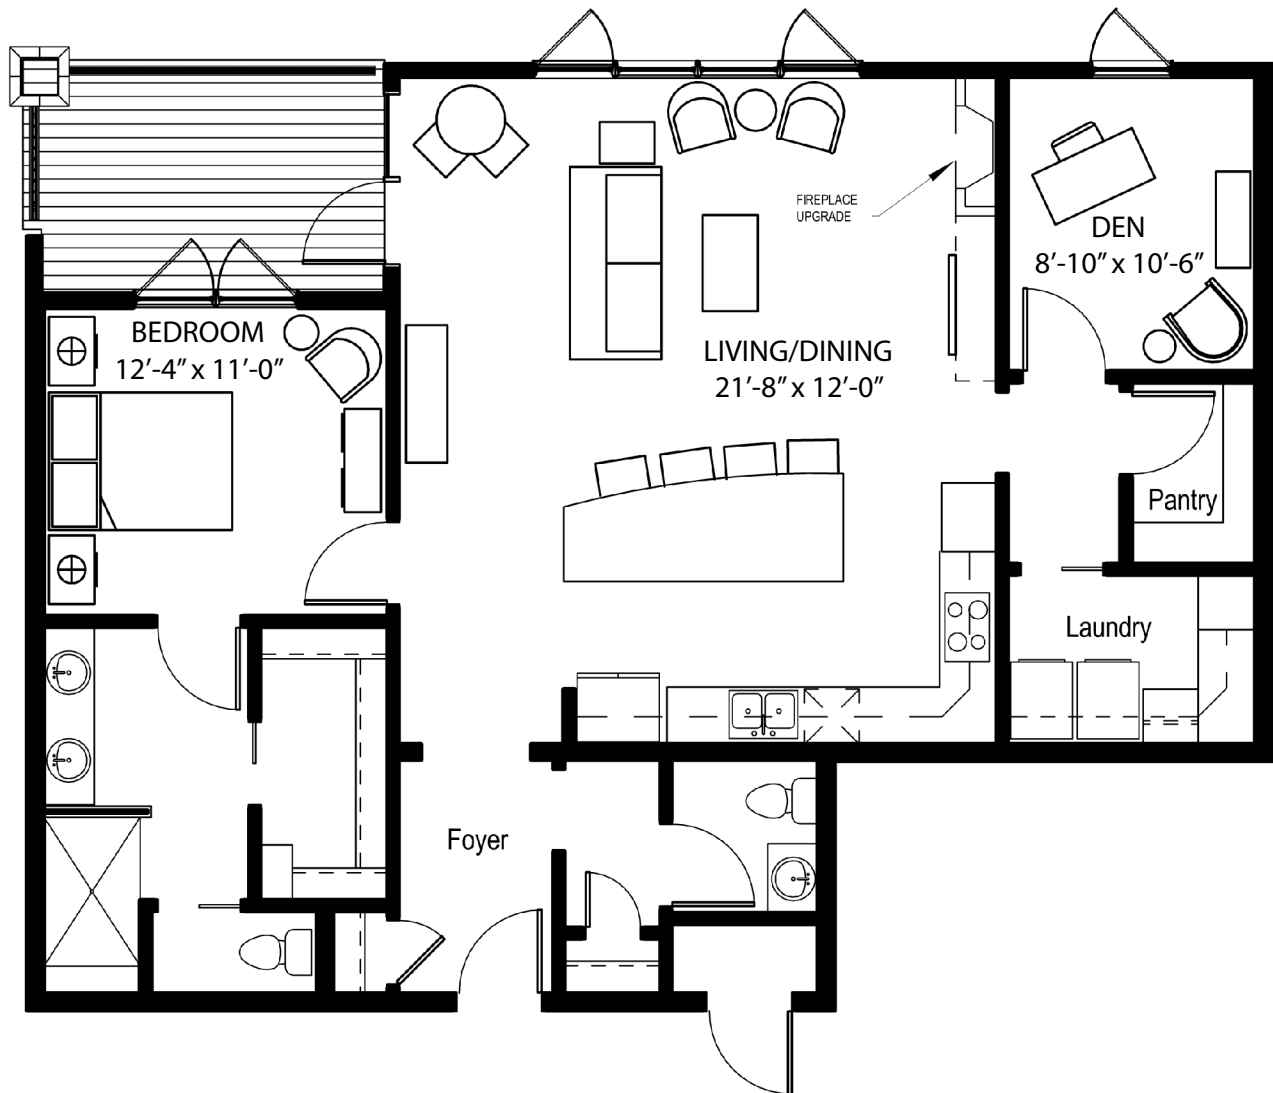

Lakeside Lofts
Immanuel 55+ active living

Independent Living

Meadowlark Floor Plan

1 Bedroom | 1.5 Bathrooms | 1,303 Square Feet

Lakeside Lofts
Immanuel 55+ active living

Independent Living

Meadowlark Floor Plan

1 Bedroom | 1.5 Bathrooms | 1,303 Square Feet