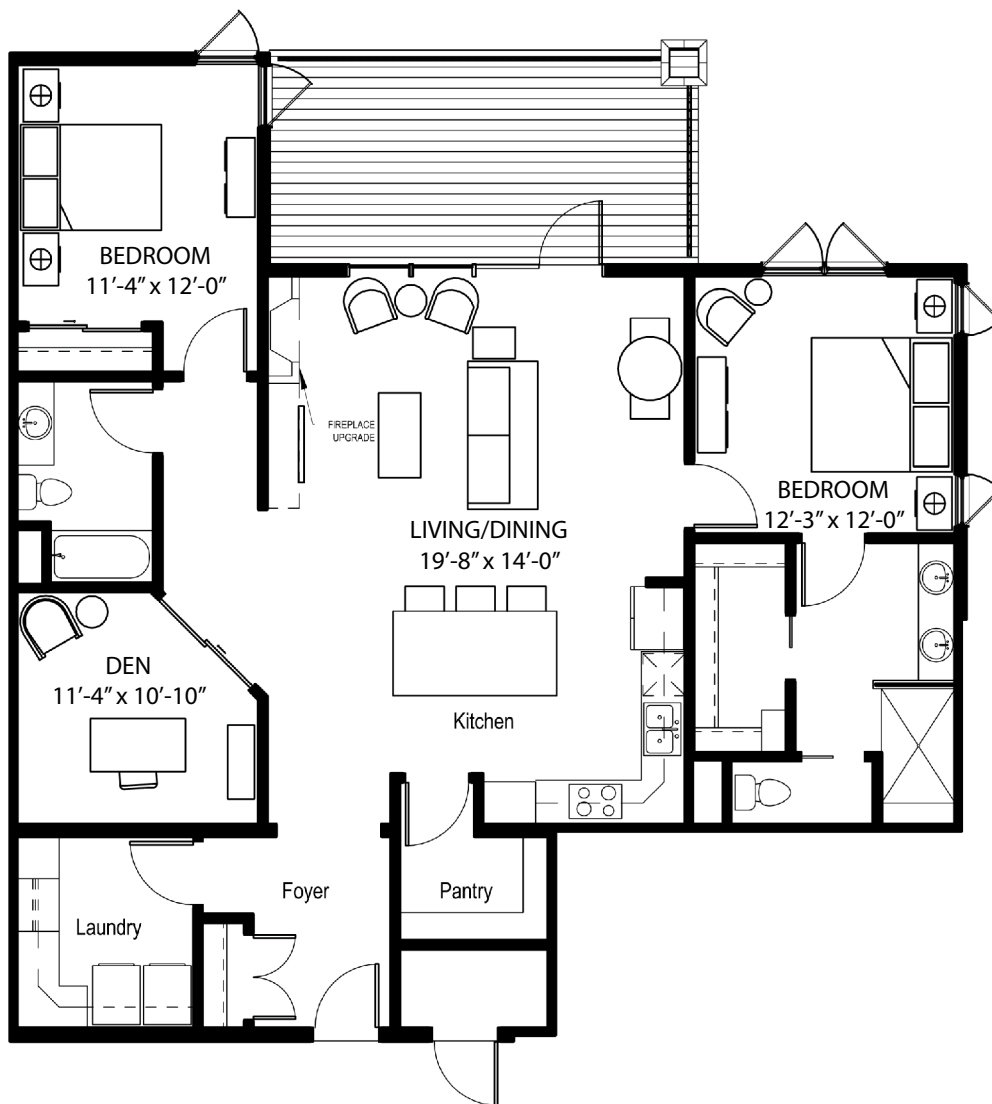

Lakeside Lofts
Immanuel 55+ active living

Independent Living

Cardinal Floor Plan

2 Bedrooms | 2 Bathrooms | 1,589 Square Feet

Lakeside Lofts

Immanuel 55+ active living

Independent Living

Cardinal Floor Plan

2 Bedrooms | 2 Bathrooms | 1,589 Square Feet