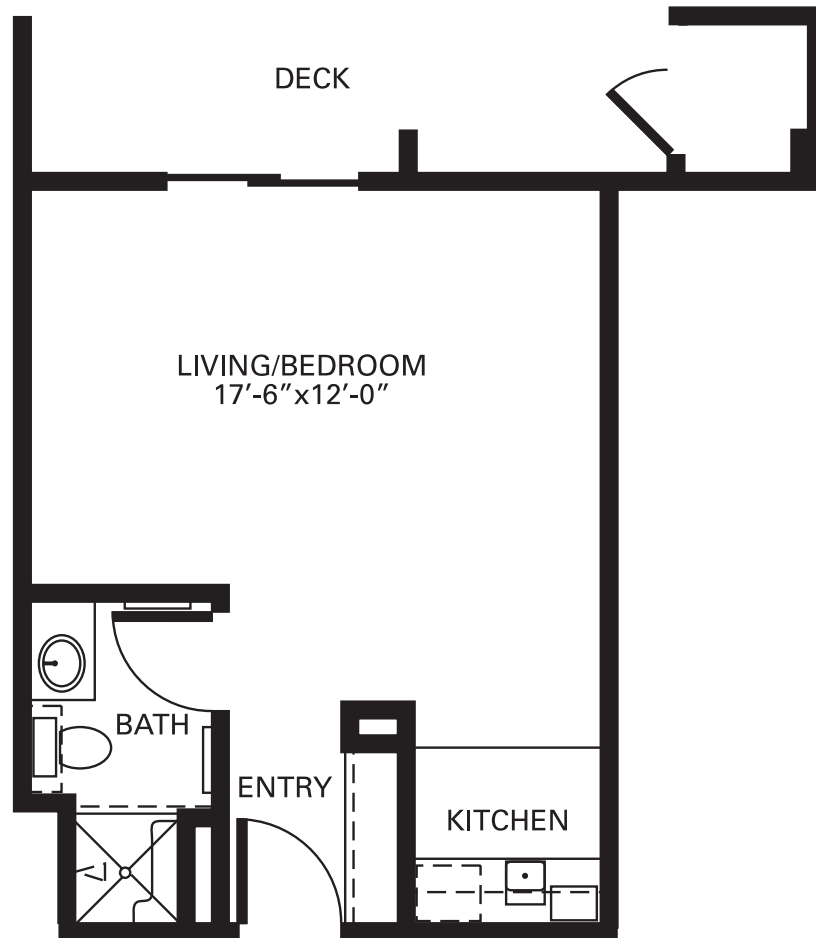

Independent Living

Studio Floor Plan

Studio | 1 Bathroom | 425 Square Feet

Independent Living

Studio Floor Plan

Studio | 1 Bathroom | 425 Square Feet