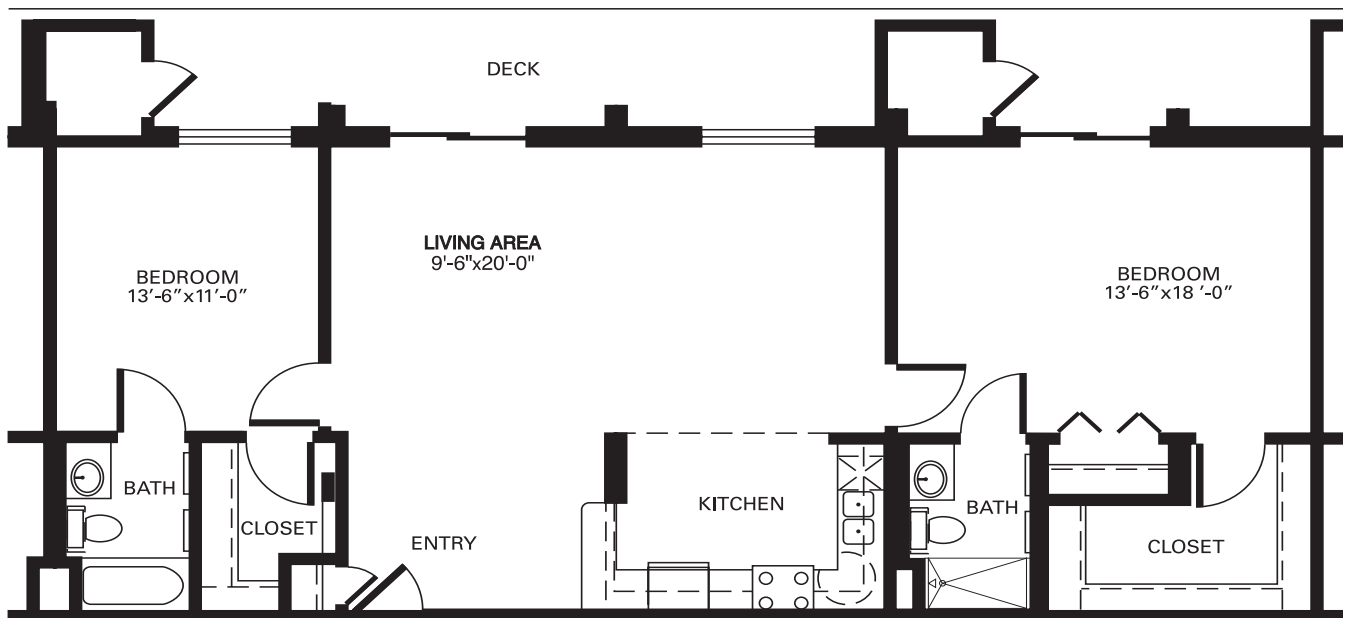

Immanuel Village
an Immanuel community

Independent Living

Two Bedroom Premier Floor Plan

2 Bedrooms | 2 Bathrooms | 1,173 Square Feet

Independent Living

Two Bedroom Premier Floor Plan

2 Bedrooms | 2 Bathrooms | 1,173 Square Feet