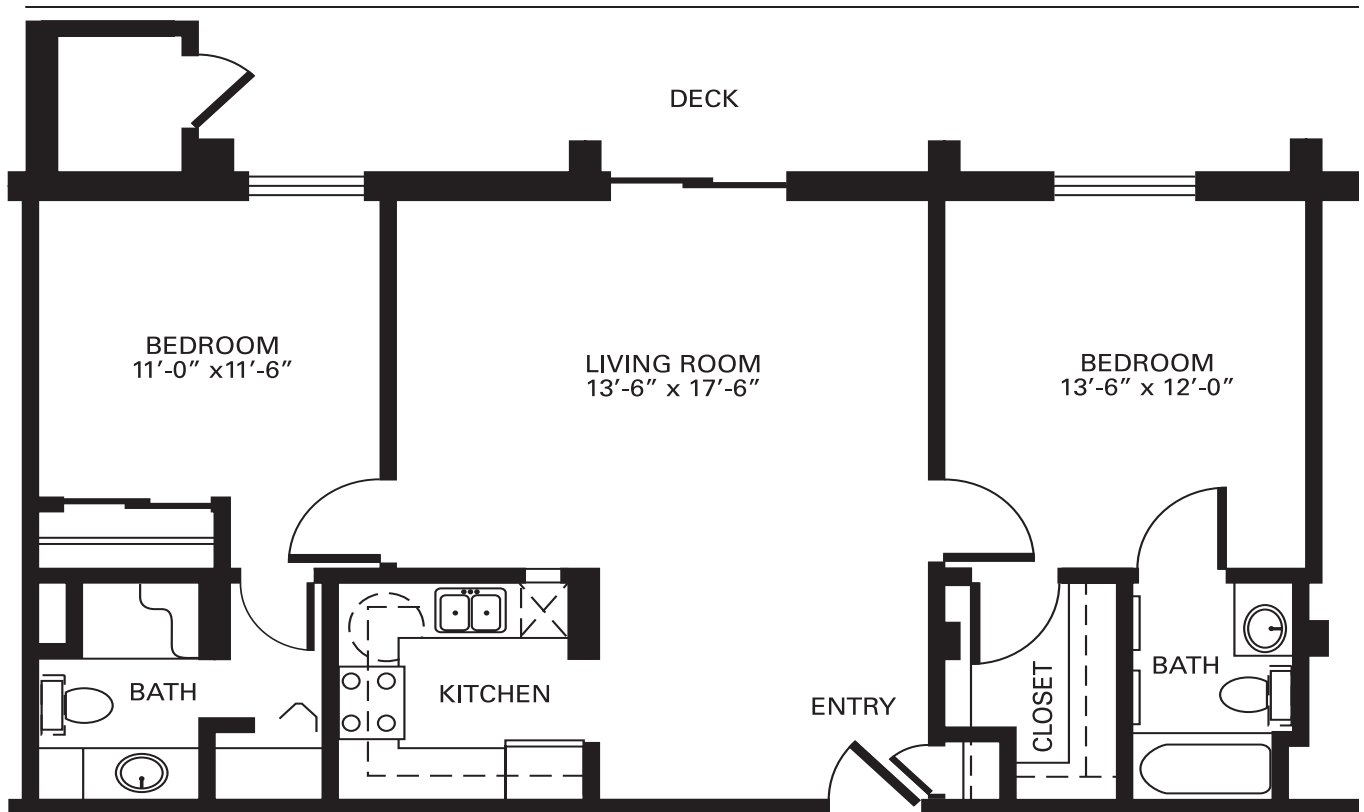

## Two Bedroom Deluxe Floor Plan

2 Bedrooms | 2 Bathrooms | 916 Square Feet