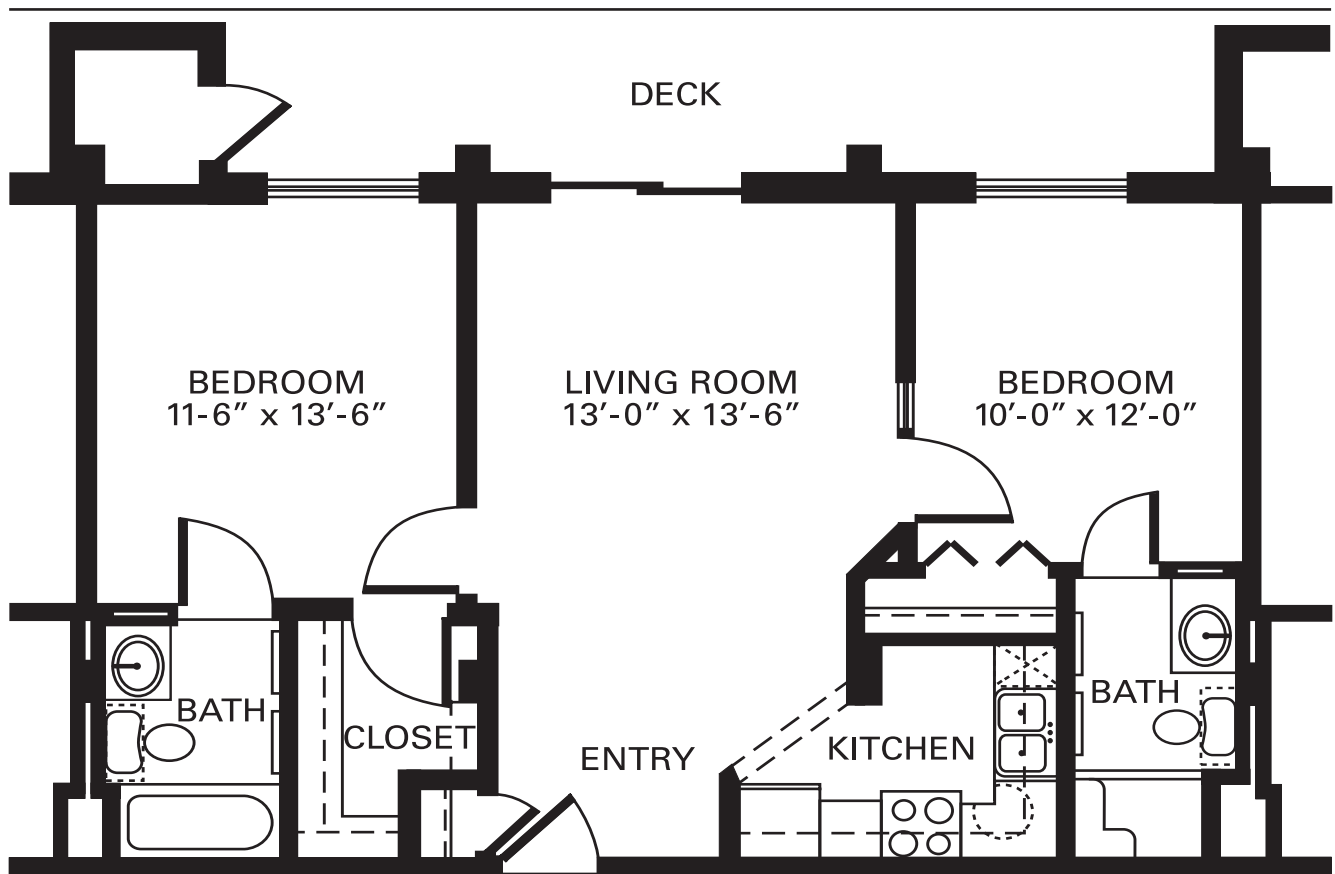

Immanuel Village
an Immanuel community

Independent Living

Two Bedroom Classic Floor Plan

2 Bedrooms | 2 Bathrooms | 804 Square Feet

Independent Living

Two Bedroom Classic Floor Plan

2 Bedrooms | 2 Bathrooms | 804 Square Feet