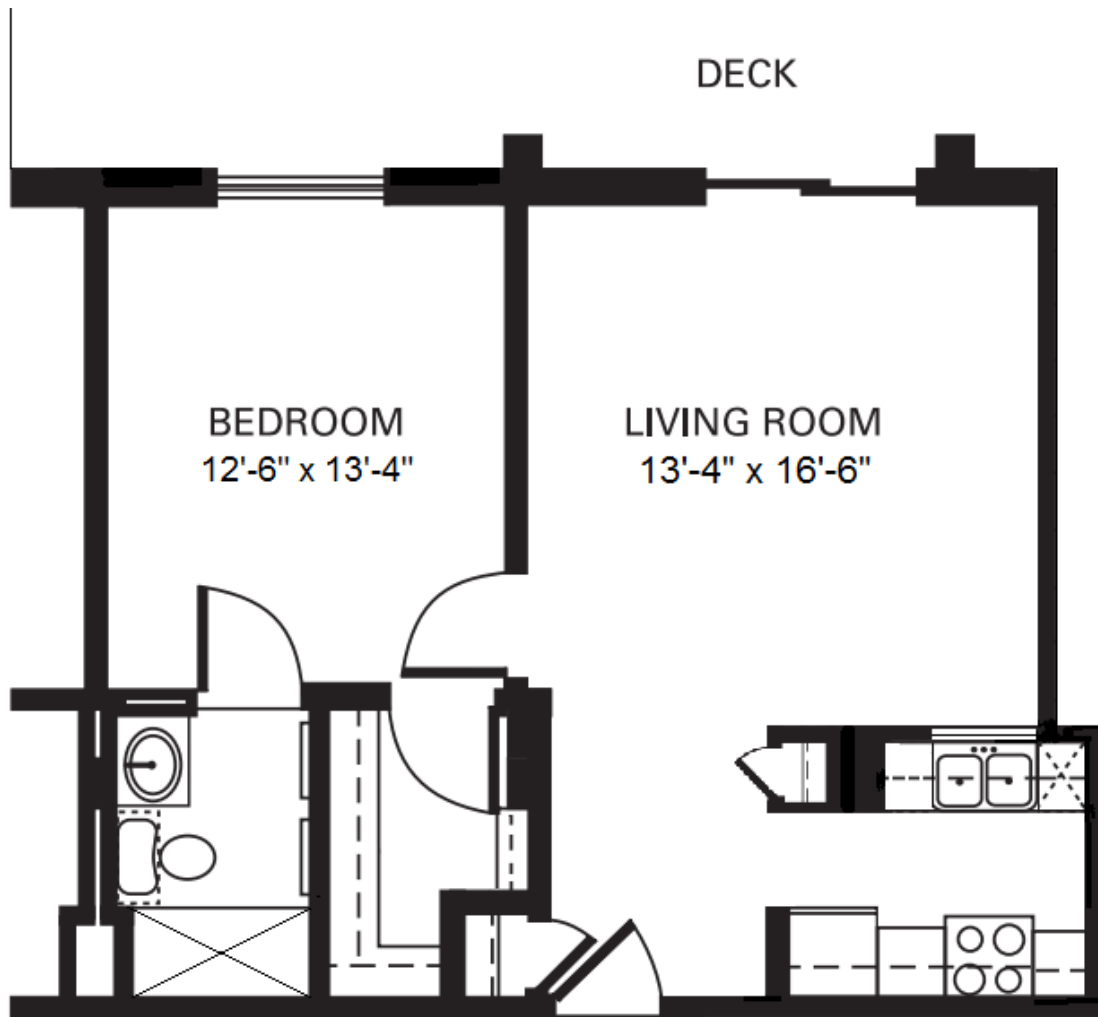

## One Bedroom Sky Parlor Deluxe Floor Plan

1 Bedroom | 1 Bathroom | 683 Square Feet