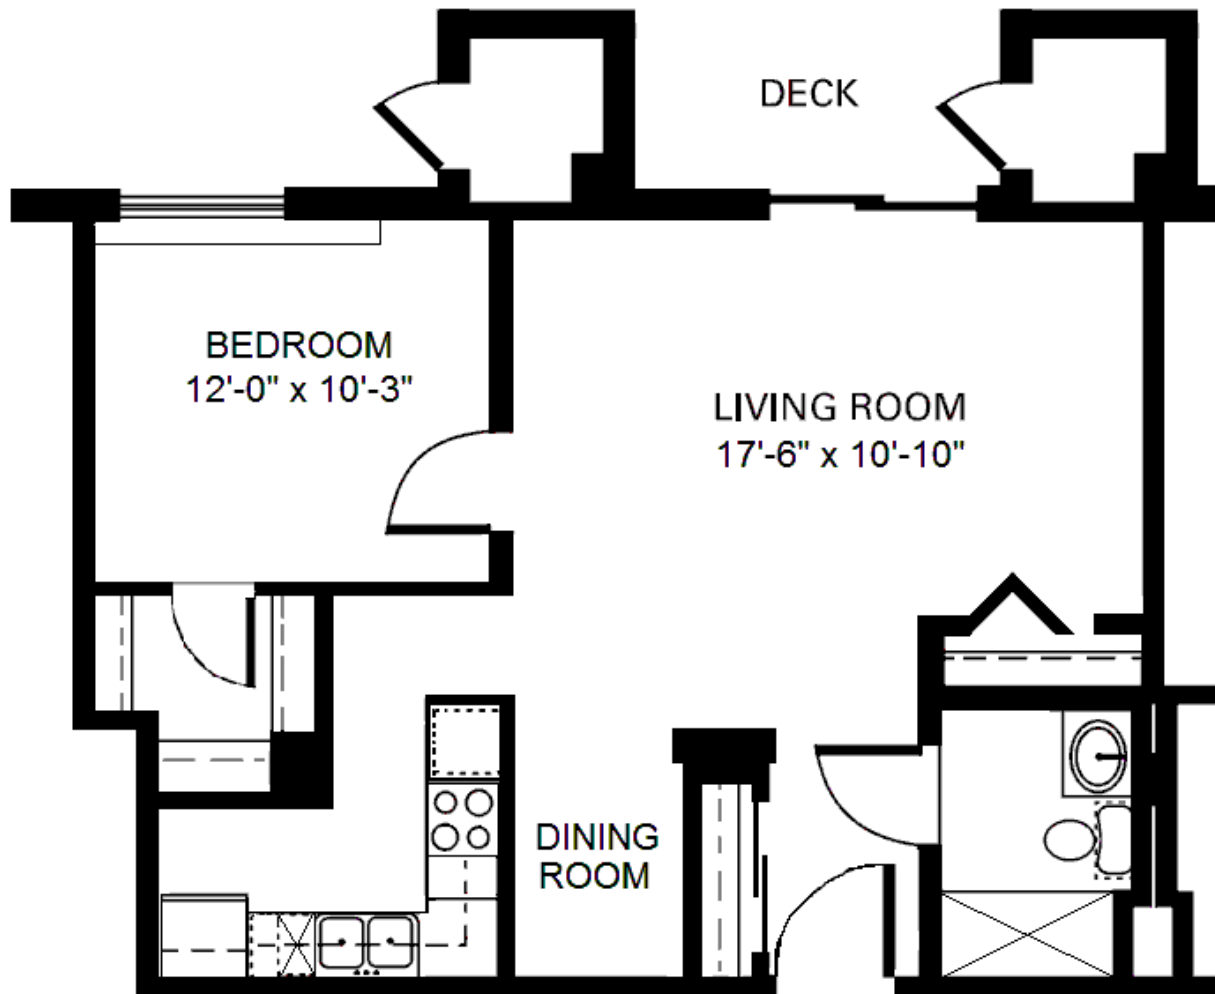

## One Bedroom Sky Parlor Deluxe Floor Plan

1 Bedroom | 1 Bathroom | 678 Square Feet