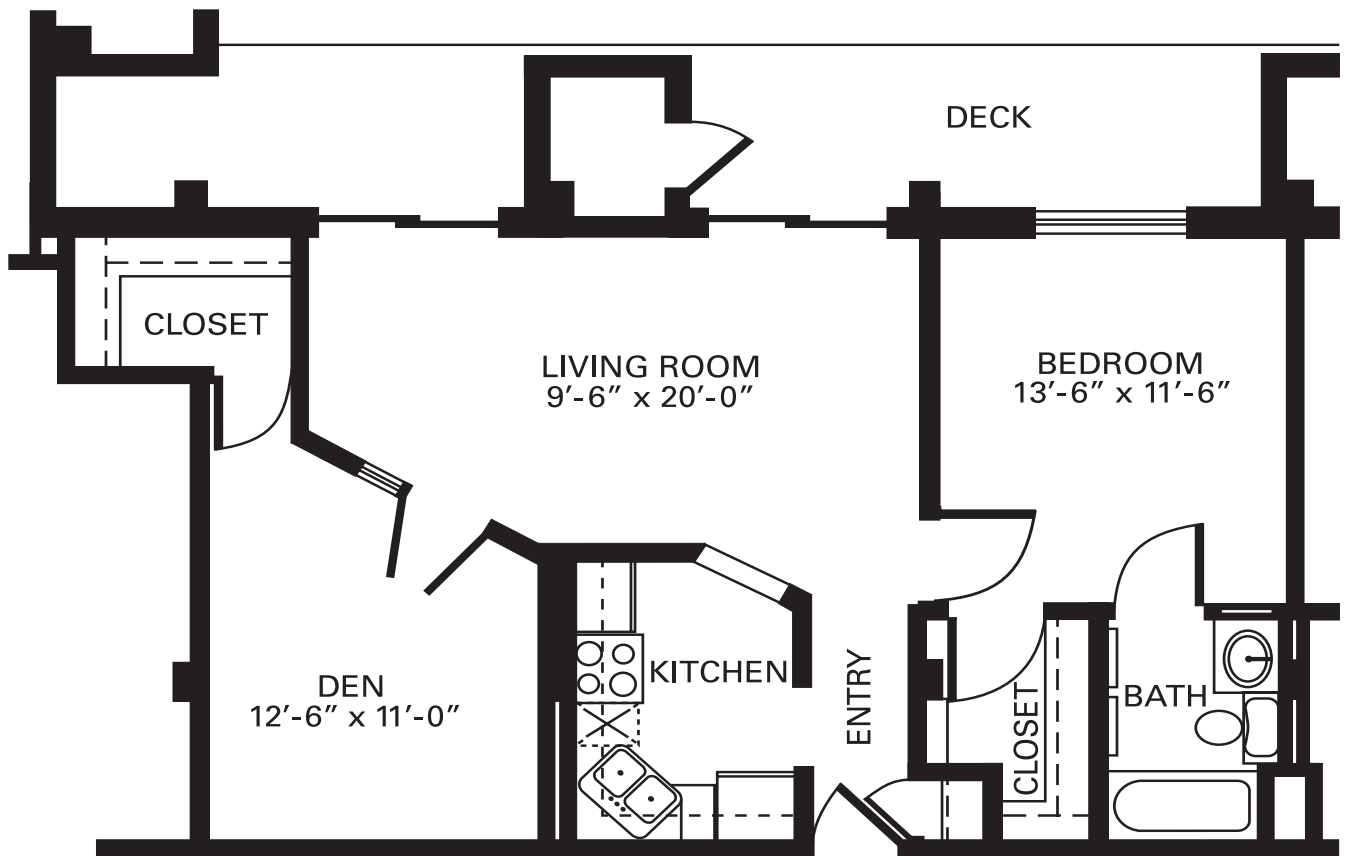

## One Bedroom Den Floor Plan

1 Bedroom | 1 Bathroom | Den | 797 Square Feet