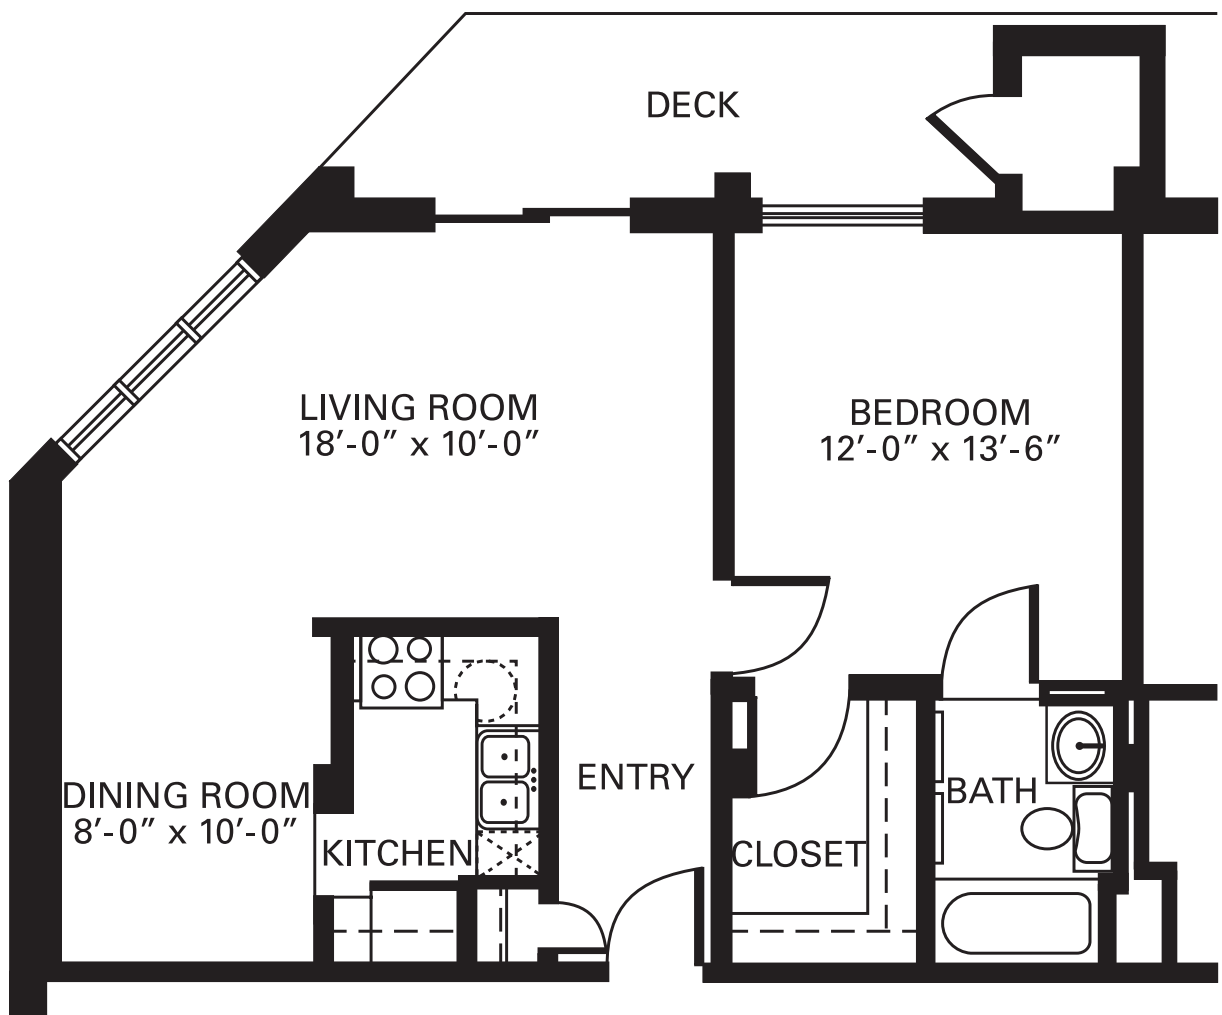

Immanuel Village
an Immanuel community

Independent Living

One Bedroom Corner North Floor Plan

1 Bedroom | 1 Bathroom | 694 Square Feet

Independent Living

One Bedroom Corner North Floor Plan

1 Bedroom | 1 Bathroom | 694 Square Feet