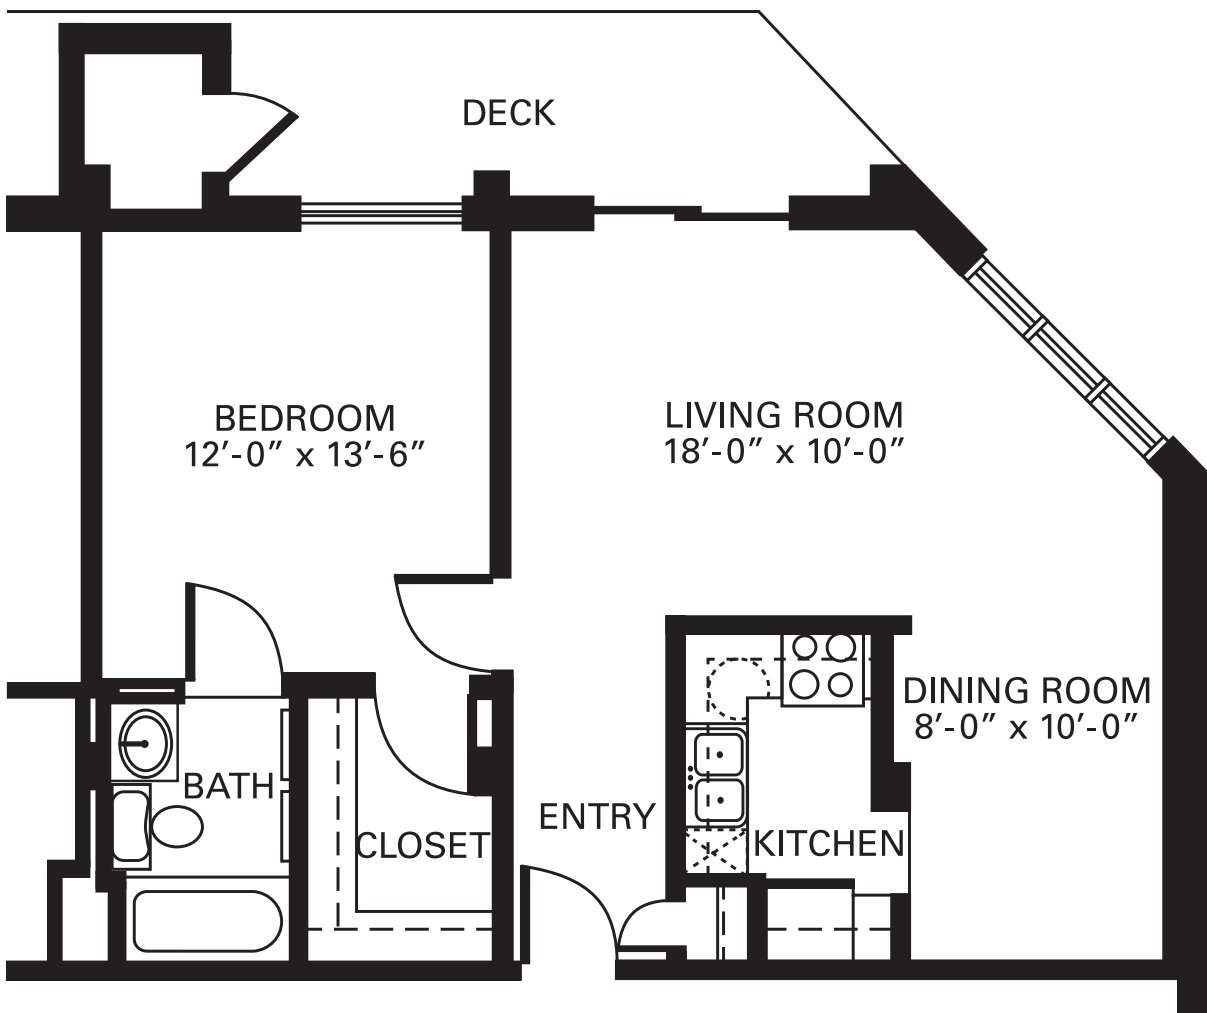

## One Bedroom Corner Elite Floor Plan

1 Bedroom | 1 Bathroom | 694 Square Feet