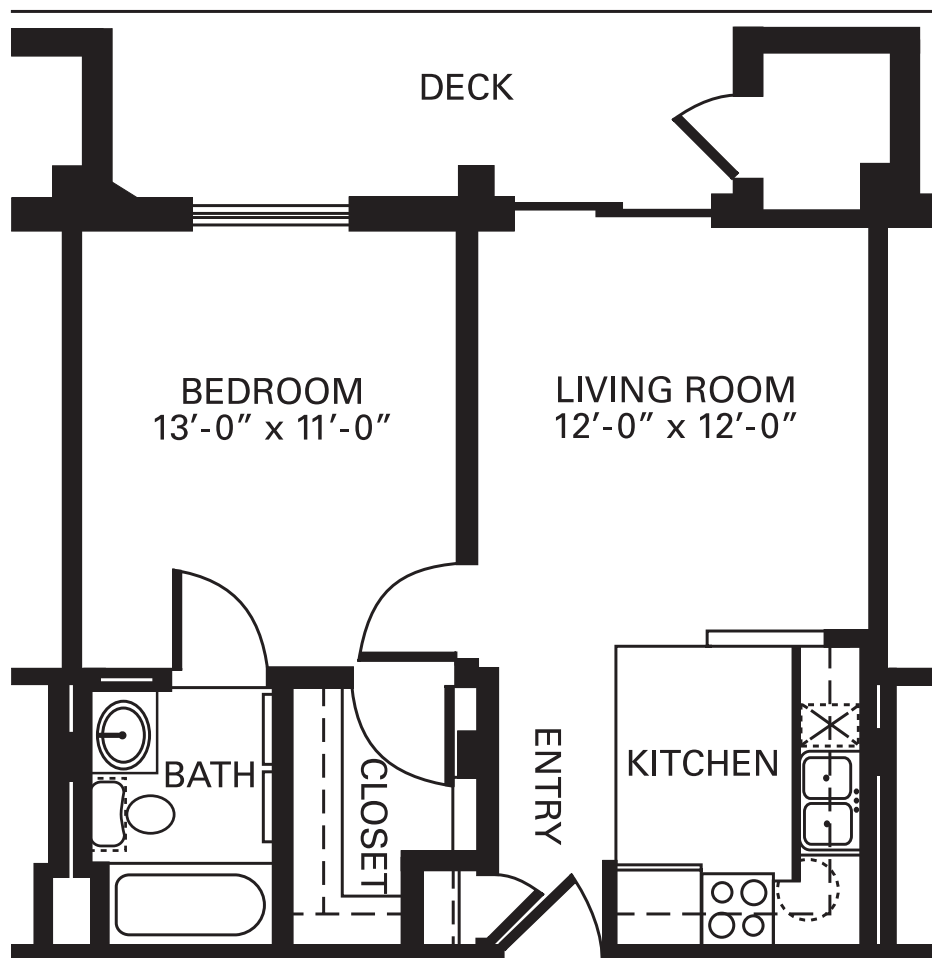

## One Bedroom Classic Floor Plan

1 Bedroom | 1 Bathroom | 527 Square Feet