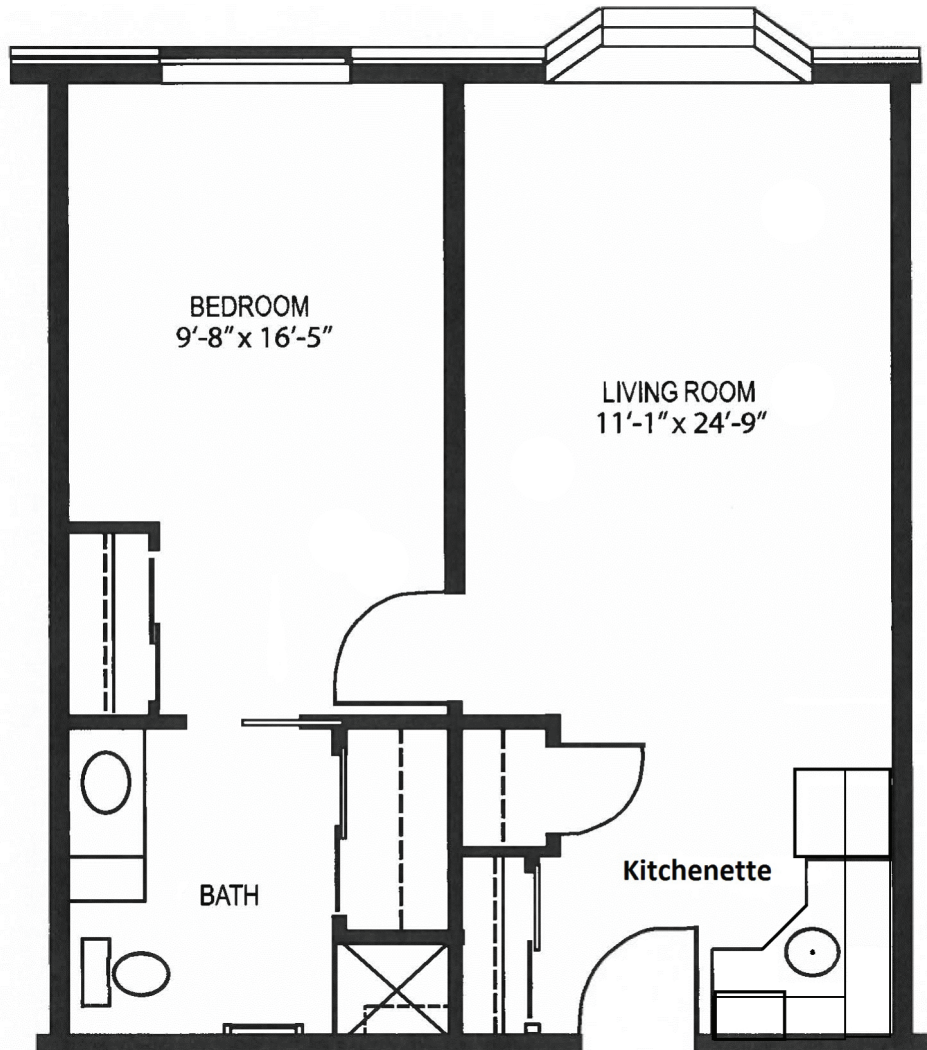

Assisted Living

One Bedroom Floor Plan

1 Bedroom | 1 Bathroom | 550 Square Feet

Assisted Living

One Bedroom Floor Plan

1 Bedroom | 1 Bathroom | 550 Square Feet