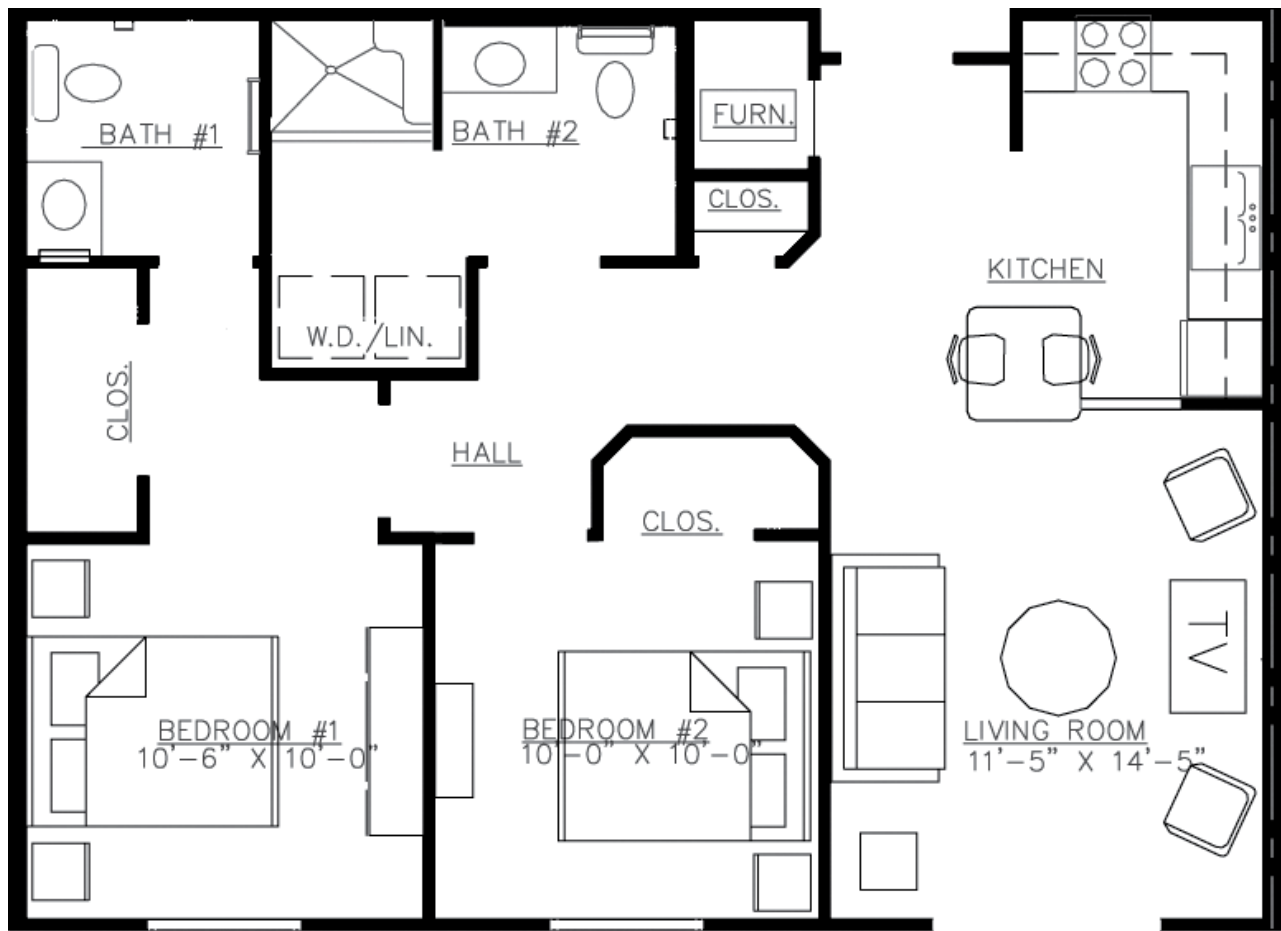

## Two Bedroom Floor Plan

2 Bedrooms | 2 Bathrooms | 801 Square Feet