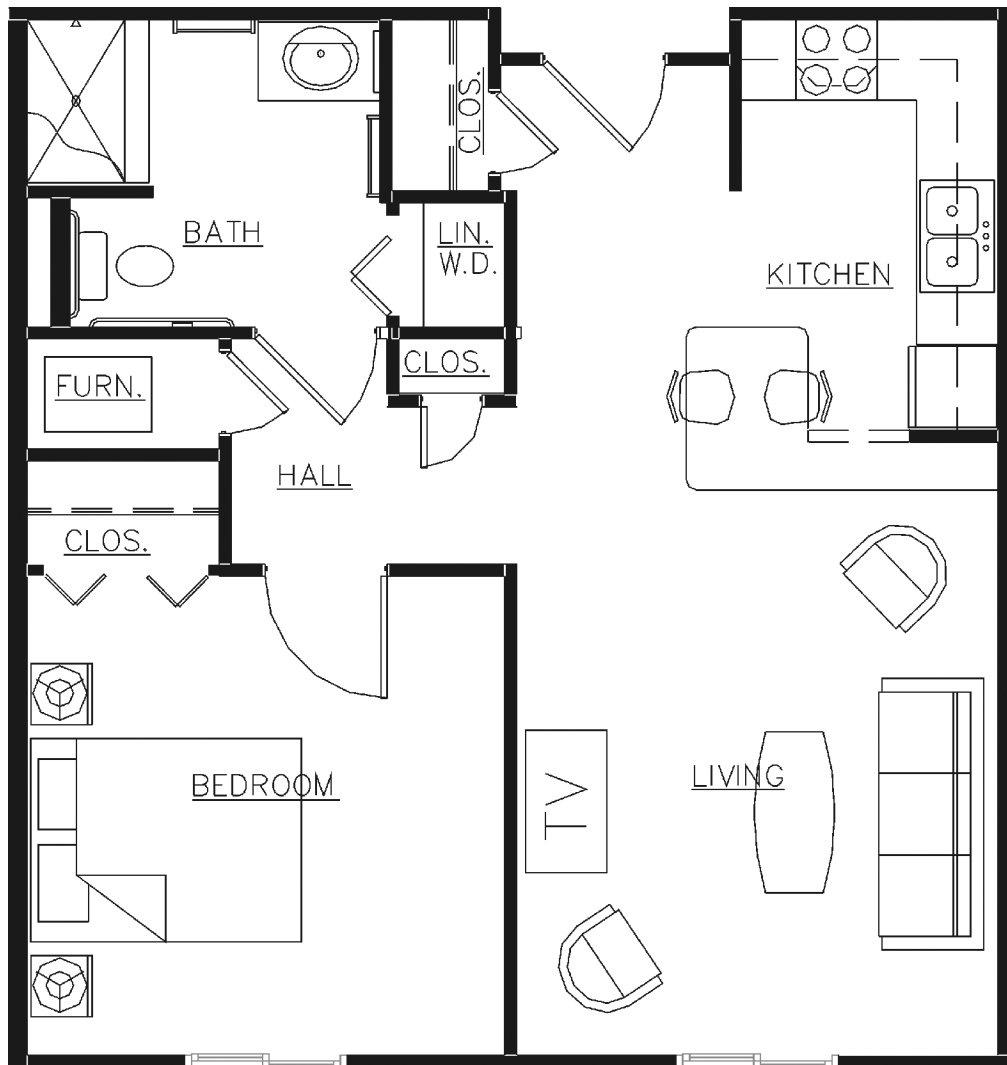

## One Bedroom Floor Plan

1 Bedroom | 1 Bathroom | 625 Square Feet