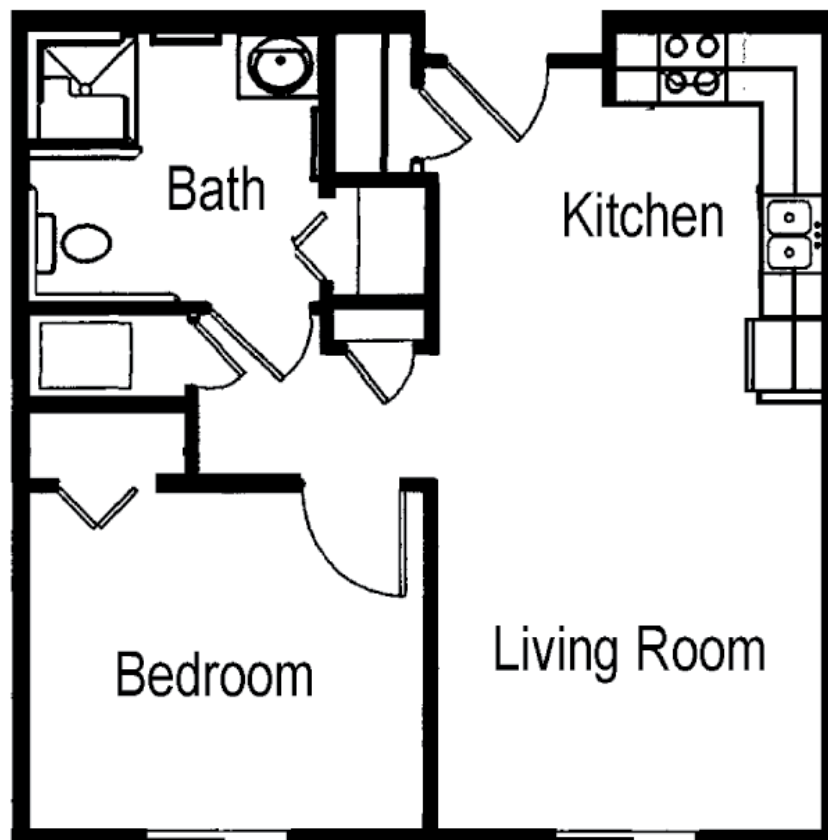

Assisted Living

One Bedroom Floor Plan

1 Bedroom | 1 Bathroom | 560 Square Feet