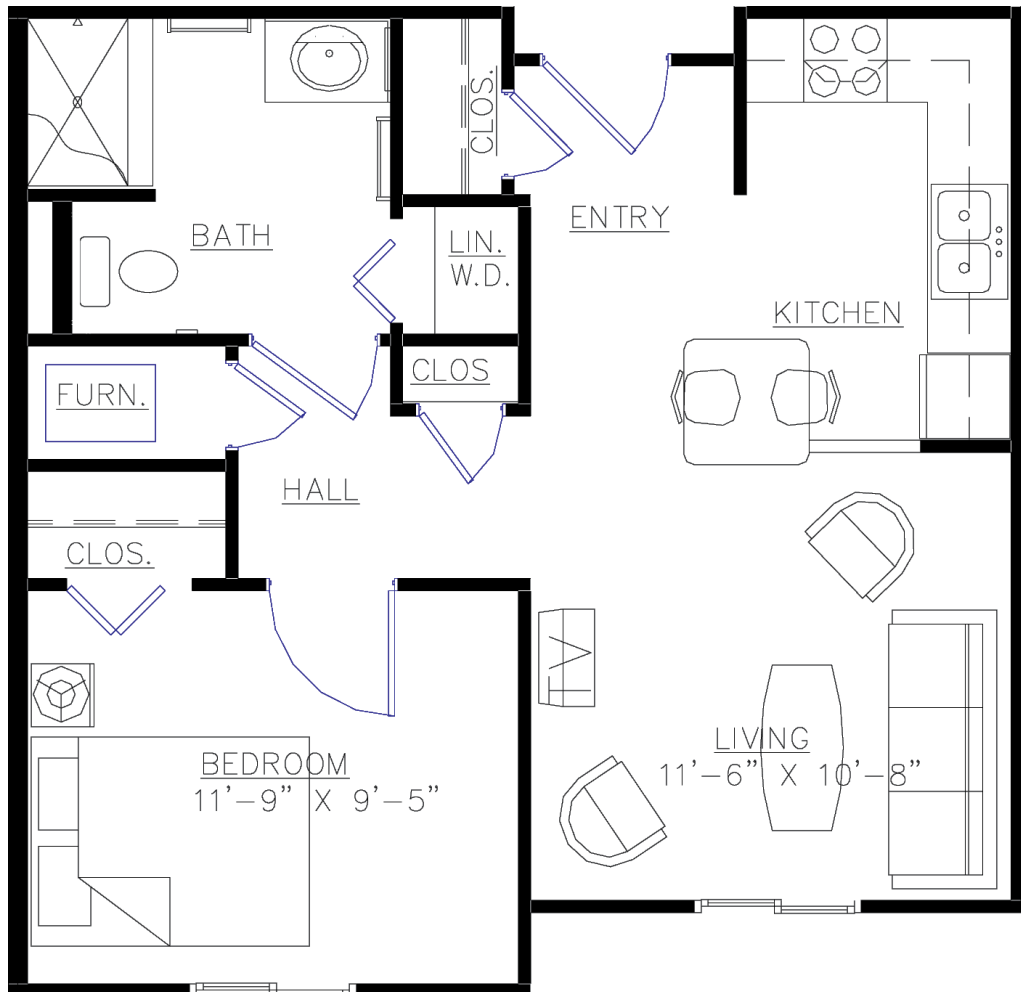

Independent Living

One Bedroom Floor Plan

1 Bedroom | 1 Bathroom | 540 Square Feet