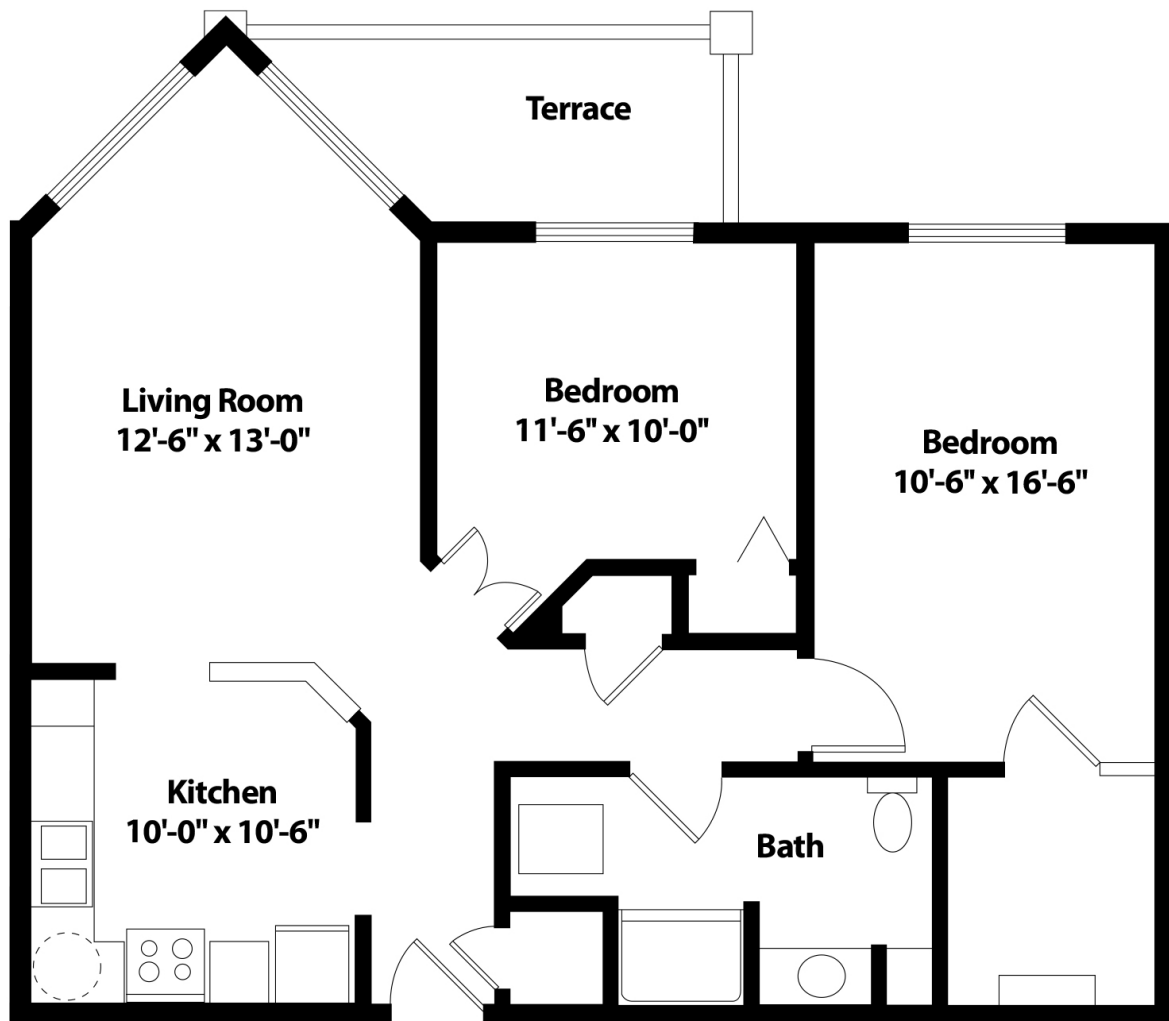

Independent Living

Whistler Floor Plan

2 Bedrooms | 1 Bathroom | 935 Square Feet

Independent Living

Whistler Floor Plan

2 Bedrooms | 1 Bathroom | 935 Square Feet