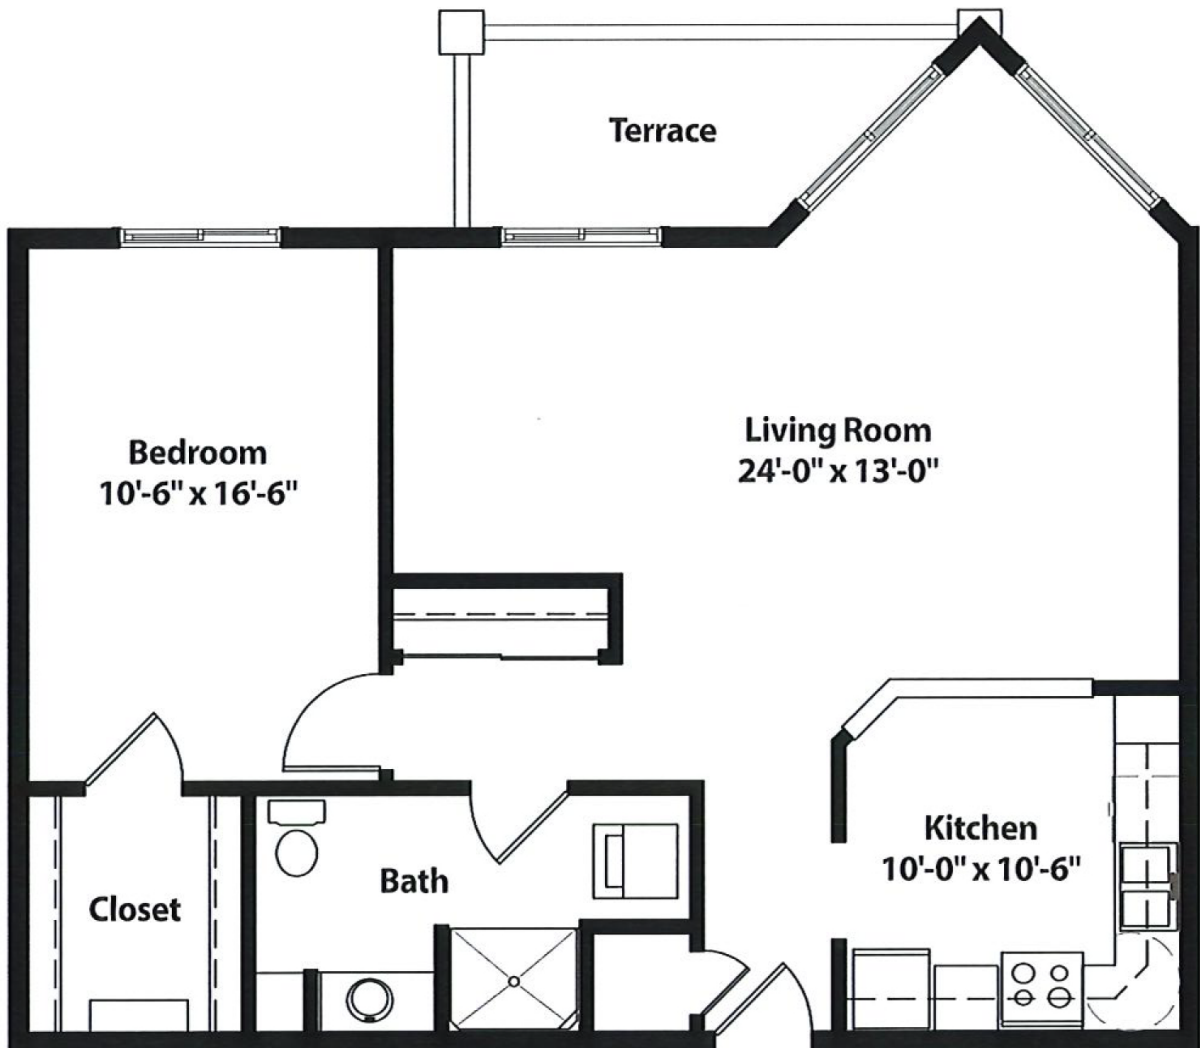

Independent Living

Whistler Floor Plan

1 Bedroom | 1 Bathroom | 935 Square Feet

Independent Living

Whistler Floor Plan

1 Bedroom | 1 Bathroom | 935 Square Feet