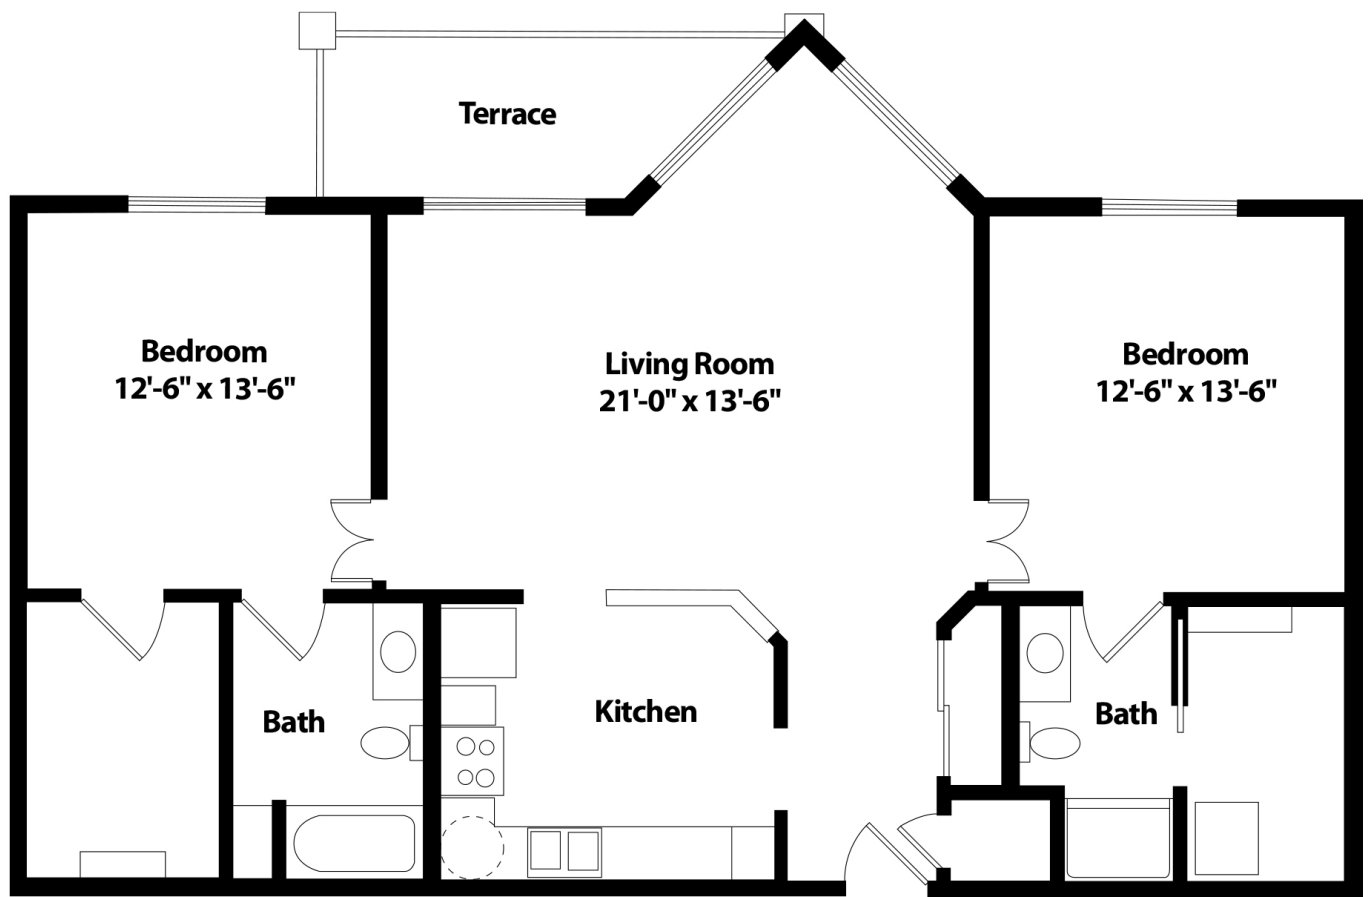

## Vail Floor Plan

2 Bedrooms | 2 Bathrooms | 1,245 Square Feet

2 Bedrooms | 2 Bathrooms | 1,245 Square Feet