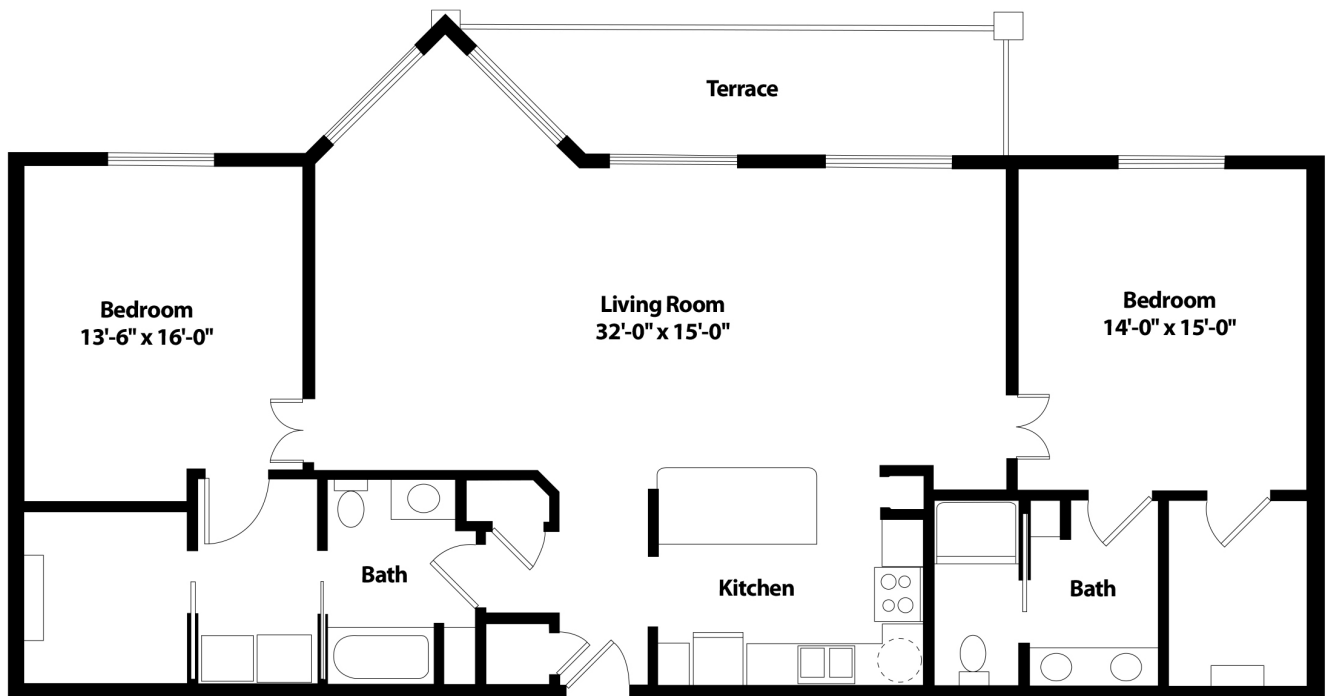

Independent Living

Teton Floor Plan

2 Bedrooms | 2 Bathrooms | 1,540 Square Feet

Independent Living

Teton Floor Plan

2 Bedrooms | 2 Bathrooms | 1,540 Square Feet