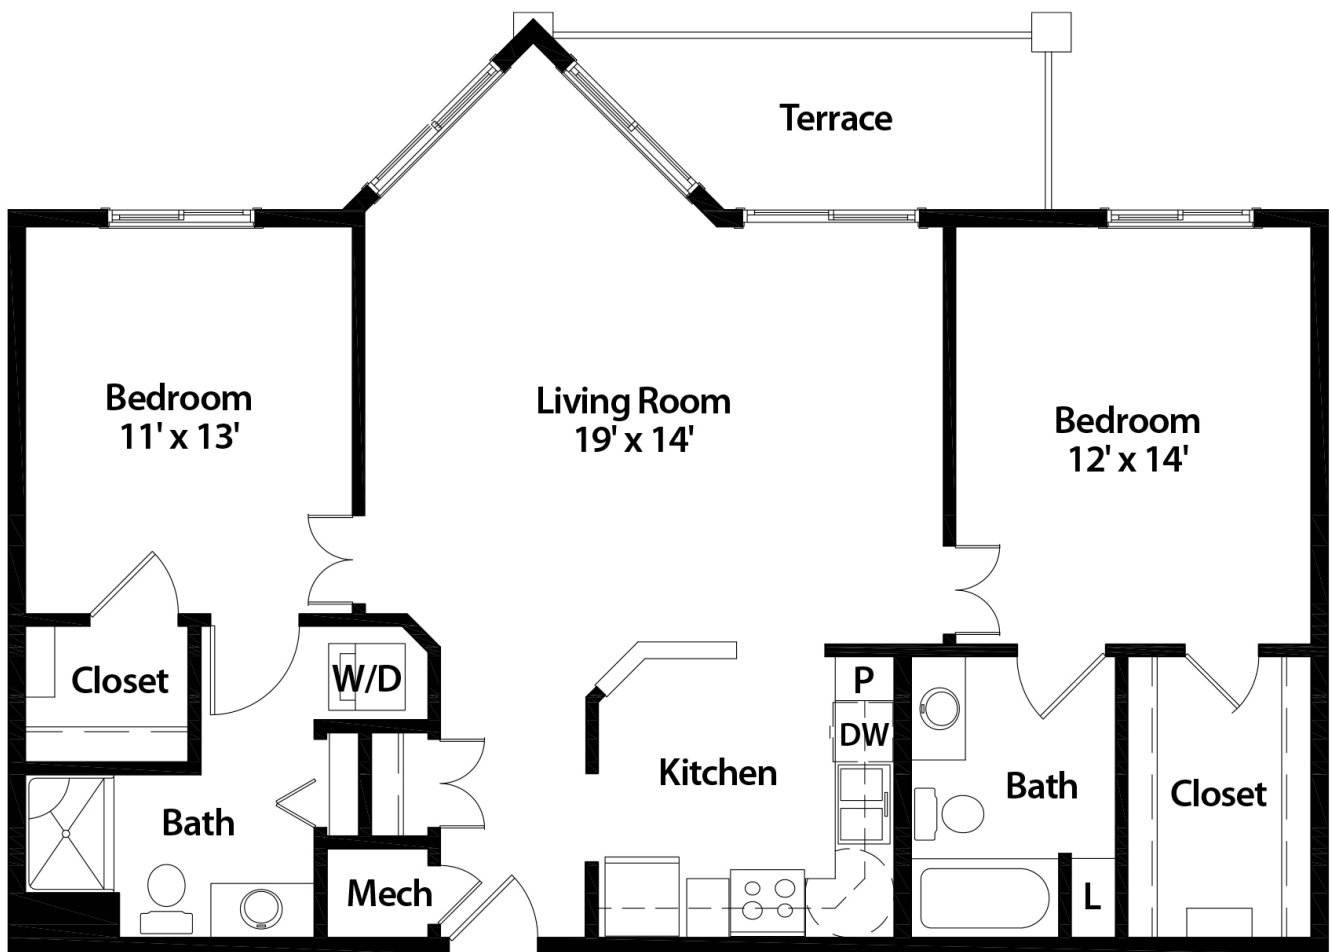

Independent Living

Telluride Floor Plan

2 Bedrooms | 2 Bathrooms | 1,130 Square Feet

Independent Living

Telluride Floor Plan

2 Bedrooms | 2 Bathrooms | 1,130 Square Feet