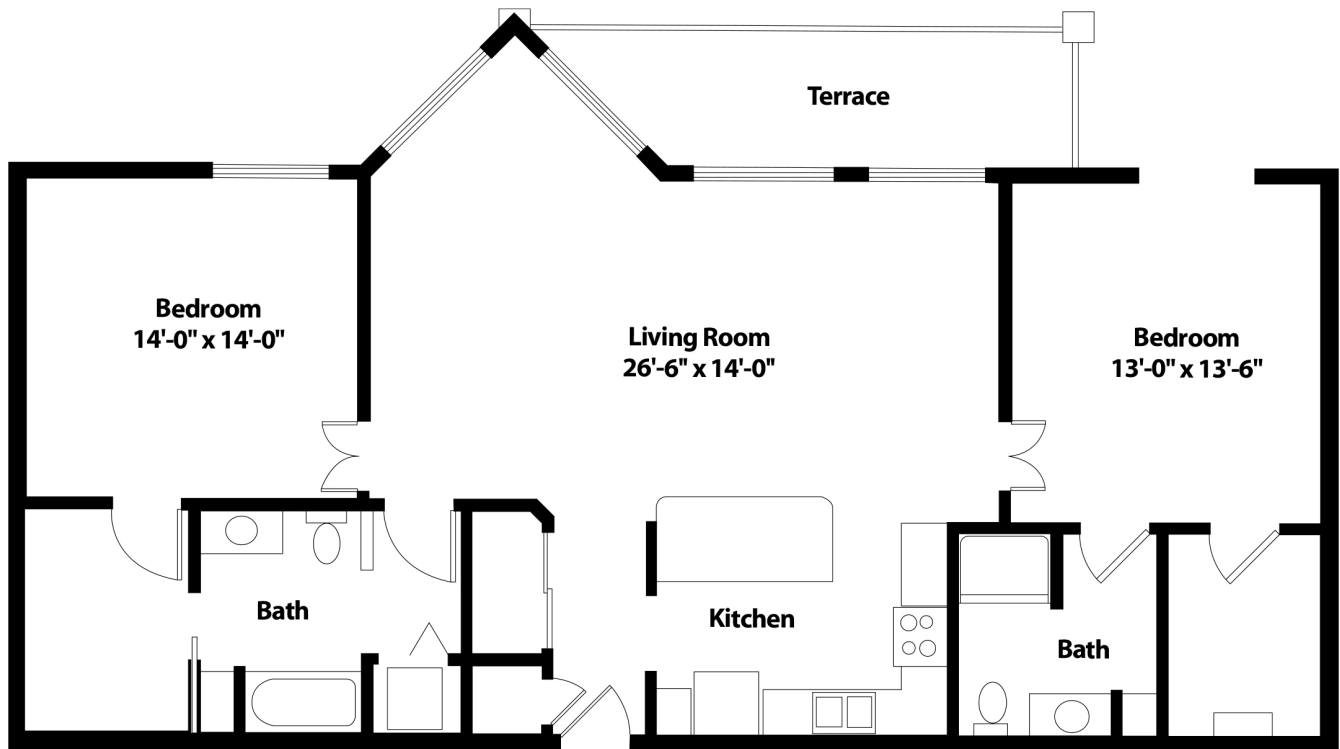

Independent Living

Sun Valley Floor Plan

2 Bedrooms | 2 Bathrooms | 1,420 Square Feet

Independent Living

Sun Valley Floor Plan

2 Bedrooms | 2 Bathrooms | 1,420 Square Feet