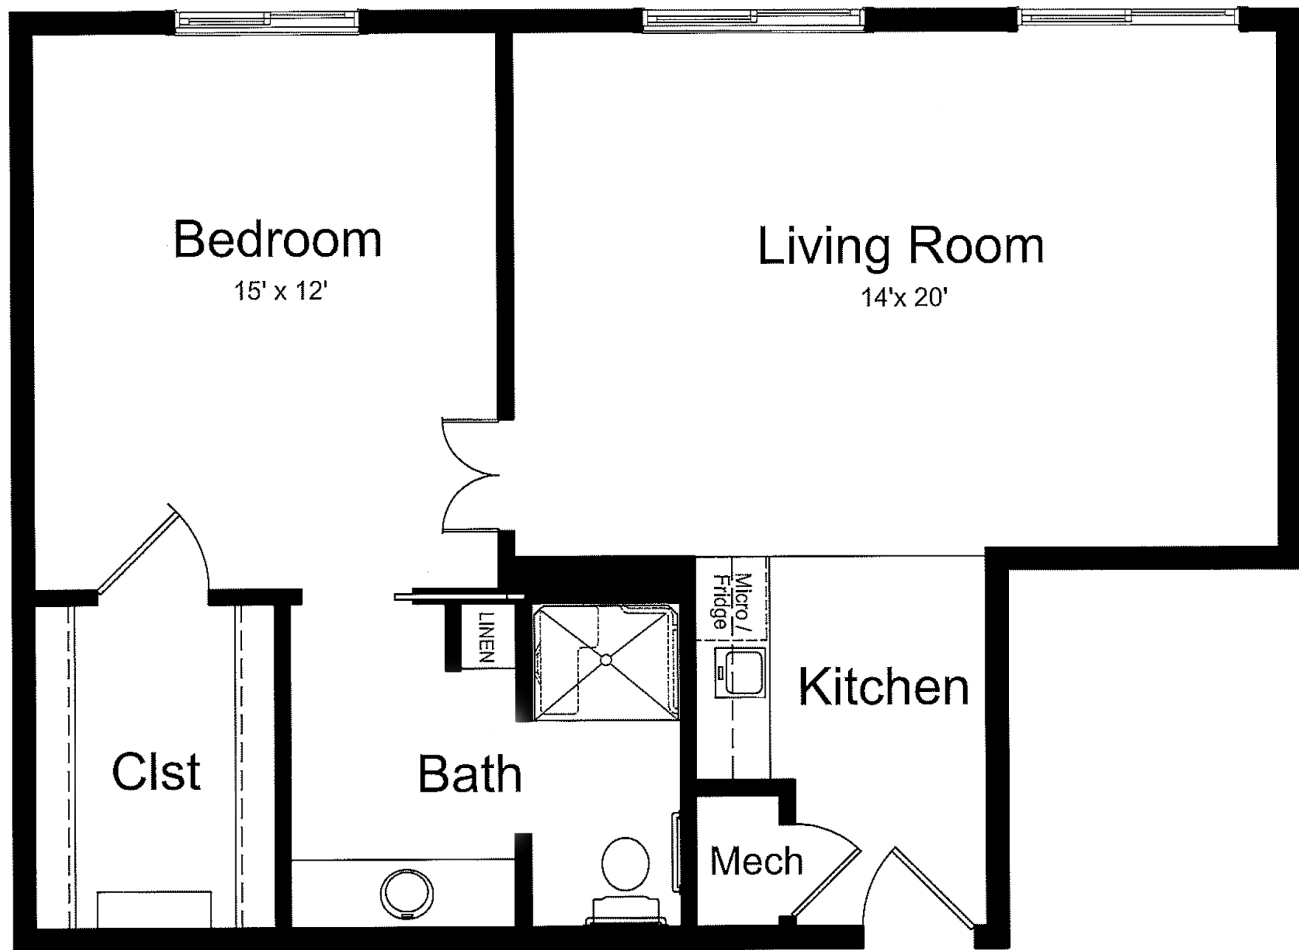

## Summit Floor Plan

1 Bedroom | 1 Bathroom | 770 Square Feet