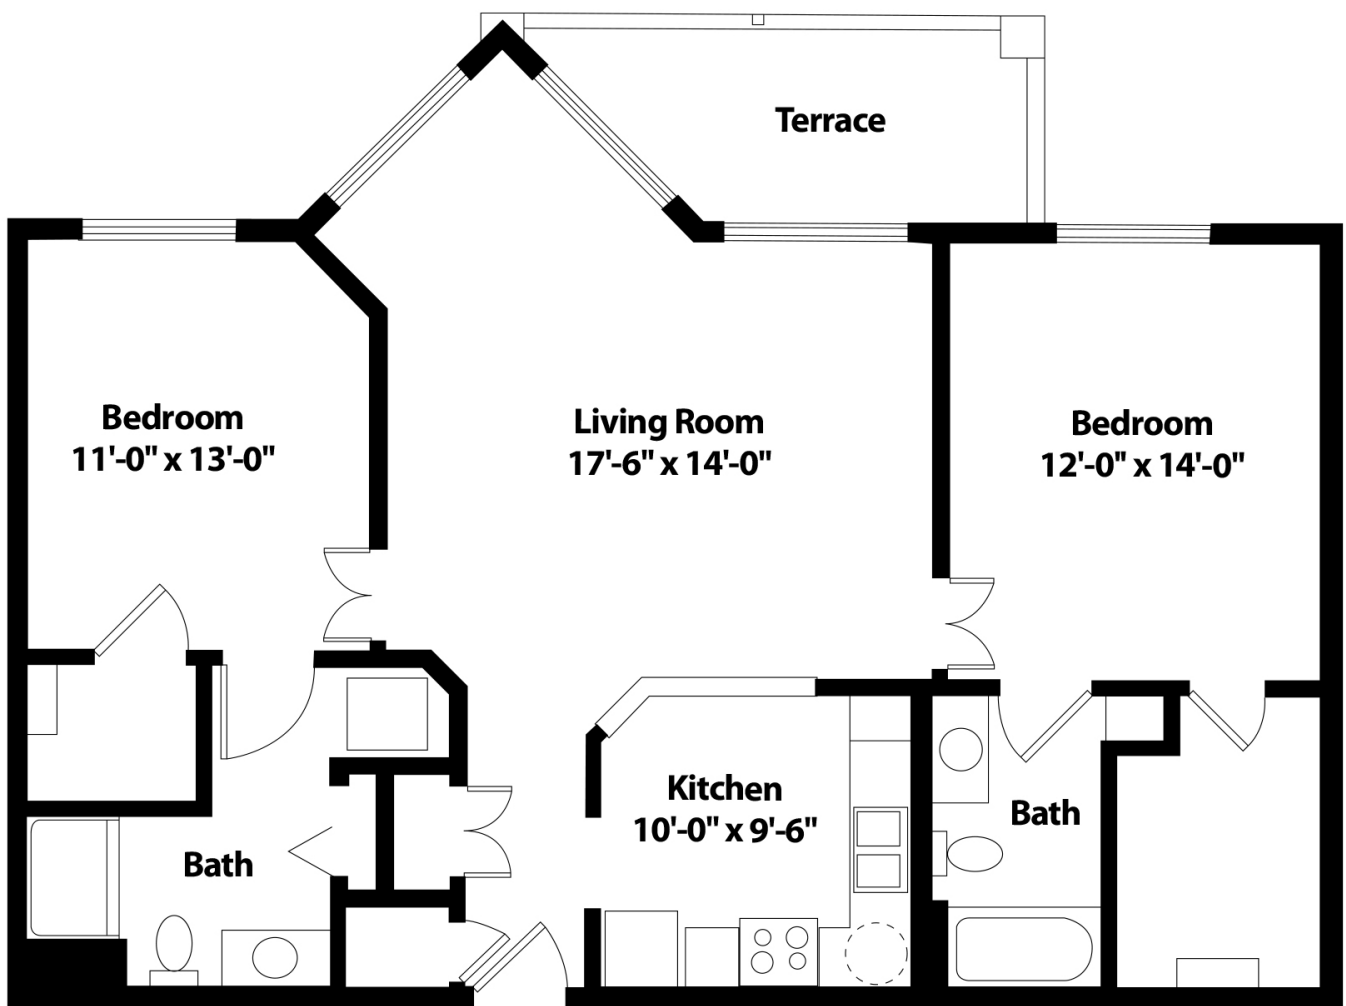

## Silverton Floor Plan

2 Bedrooms | 2 Bathrooms | 1,095 Square Feet

# Independent Living