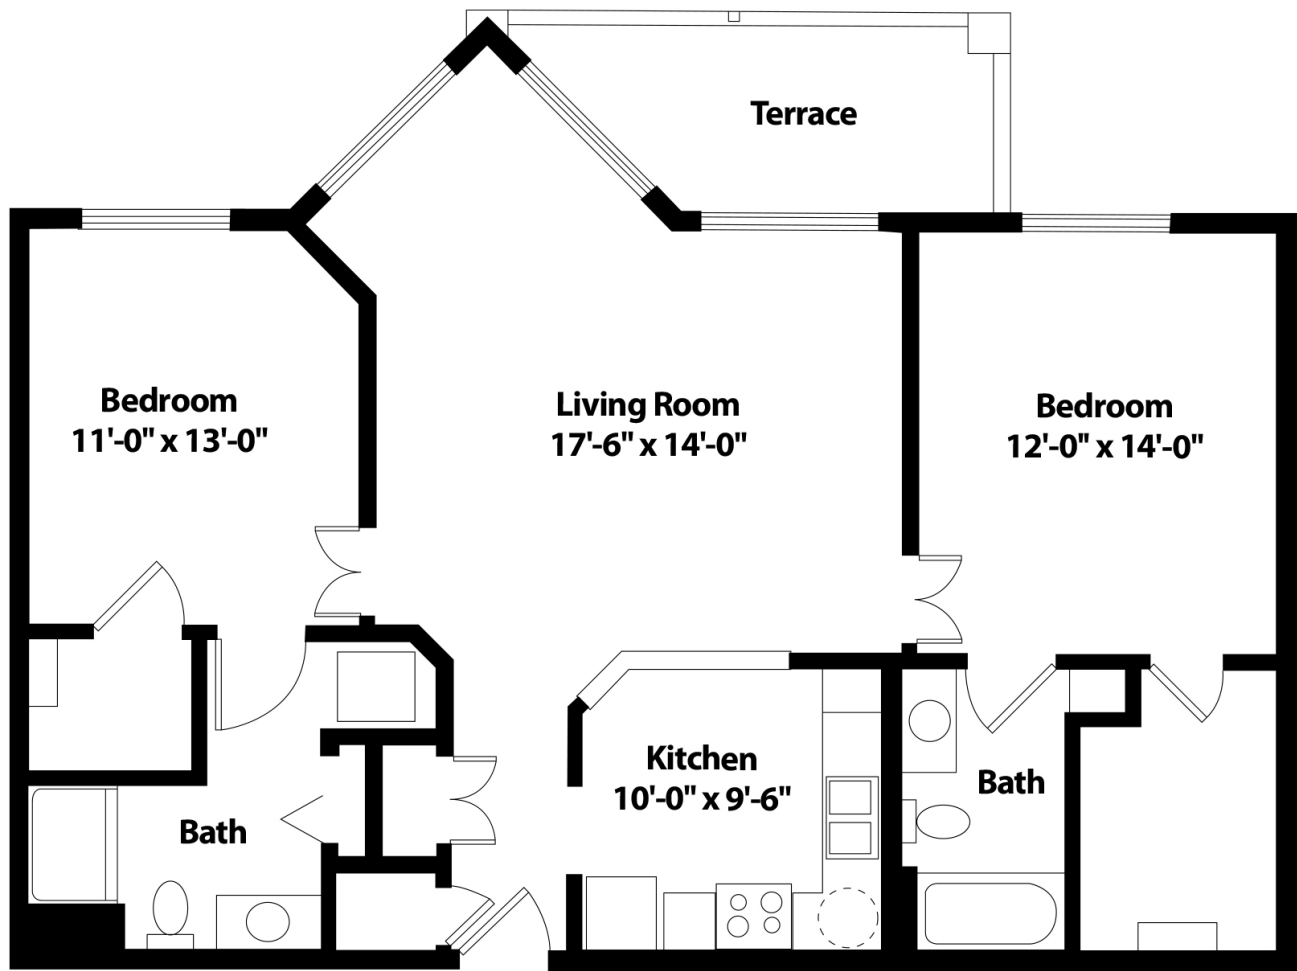

Assisted Living

Silverton Floor Plan

2 Bedrooms | 2 Bathrooms | 1,095 Square Feet

Assisted Living

Silverton Floor Plan

2 Bedrooms | 2 Bathrooms | 1,095 Square Feet